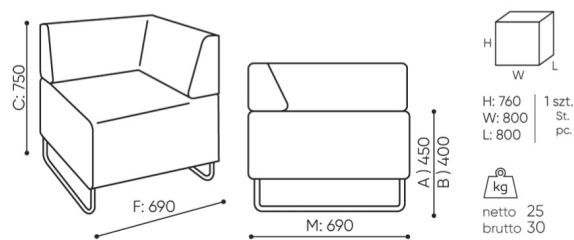

# dimensions

## QD 690

bejot:quadra

QD C/ QDC-L/ QDC-R

- A** seat height: overall dimensions
- B** seat height
- C** chair height: overall dimensions
- D** backrest height
- F** chair width: overall dimensions
- G** seat width
- H** backrest width
- K** height from the floor to the armrest
- M** chair depth: overall dimensions
- N** seat depth / seat length

Dimensions are approximate and may vary depending on the selected product configuration. The requirements of the standard are always met.