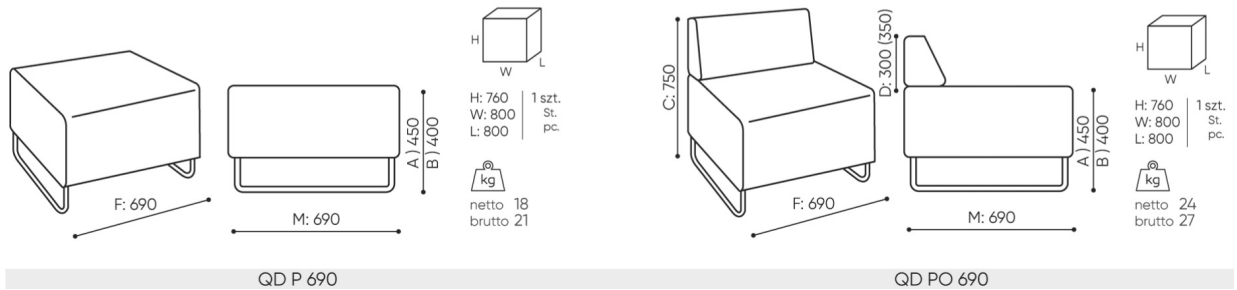

# dimensions

## QD 690

bejot:quadra

QD C/ QDC-L/ QDC-R

- A** seat height: overall dimensions
- B** seat height
- C** chair height: overall dimensions
- D** backrest height
- F** chair width: overall dimensions
- G** seat width
- H** backrest width
- K** height from the floor to the armrest
- M** chair depth: overall dimensions
- N** seat depth / seat length

Dimensions are approximate and may vary depending on the selected product configuration. The requirements of the standard are always met.