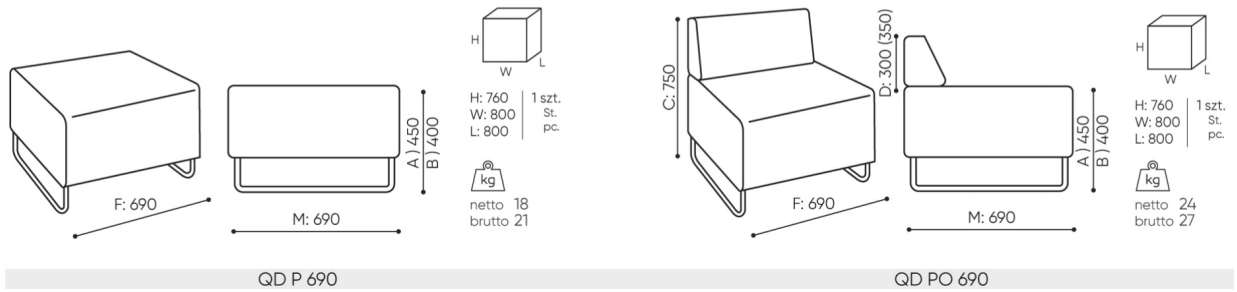

design:
Bejot Development Team

Site du produit
[lien vers le site](#)

bejot:

dimensions

QD 690

bejot:quadra

QD C / QDC-L / QDC-R

- A** seat height: overall dimensions
- B** seat height
- C** chair height: overall dimensions
- D** backrest height
- F** chair width: overall dimensions
- G** seat width
- H** backrest width
- K** height from the floor to the armrest
- M** chair depth: overall dimensions
- N** seat depth / seat length

Dimensions are approximate and may vary depending on the selected product configuration. The requirements of the standard are always met.

mat riaux disponibles pour la collection

1st price group	Bond, Fenno, Keimo, Sawana
2nd price group	Alpa, Charles, Charles - Studio Design, Cura, Pastel, Roccia, Valencia
3rd price group	Ally, Ally SD, Alpa-Studio Design, Blazer, Cura SD, Easy SD, Oceanic, Silvertex , Synergy, Synergy - Studio Design
4th price group	Oceanic-Studio Design, Remix - Studio Design
5th price group	Steelcut Trio 3
Tabletop	Laminated tabletop
Metal	Metal - powder coated