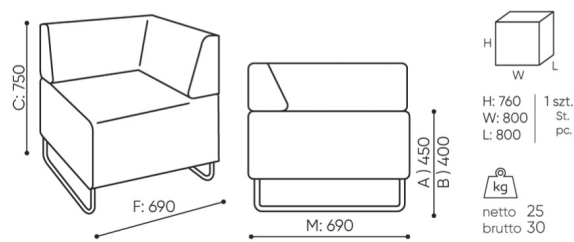

design:
Bejot Development Team

Site du produit
[lien vers le site](#)

bejot:

dimensions

QD 690

bejot:quadra

QD C / QDC-L / QDC-R

- A** seat height: overall dimensions
- B** seat height
- C** chair height: overall dimensions
- D** backrest height
- F** chair width: overall dimensions
- G** seat width
- H** backrest width
- K** height from the floor to the armrest
- M** chair depth: overall dimensions
- N** seat depth / seat length

Dimensions are approximate and may vary depending on the selected product configuration. The requirements of the standard are always met.

mat riaux disponibles pour la collection

1st price group	Bond, Fenno, Keimo, Sawana
2nd price group	Alpa, Charles, Charles - Studio Design, Cura, Pastel, Roccia, Valencia
3rd price group	Ally, Ally SD, Alpa-Studio Design, Blazer, Cura SD, Easy SD, Oceanic, Silvertex , Synergy, Synergy - Studio Design
4th price group	Oceanic-Studio Design, Remix - Studio Design
5th price group	Steelcut Trio 3
Tabletop	Laminated tabletop
Metal	Metal - powder coated