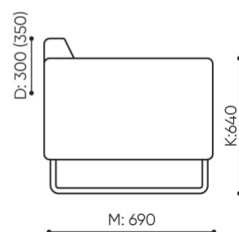

design:
Bejot Development Team

Site du produit
[lien vers le site](#)

bejot:

dimensions

QD 422

H: 760 | 1 szt.
W: 900 | St.
L: 1880 | pc.

netto 61
brutto 65

QD 422

bejot:quadra

- A seat height: overall dimensions
- B seat height
- C chair height: overall dimensions
- D backrest height
- F chair width: overall dimensions
- G seat width
- H backrest width
- K height from the floor to the armrest
- M chair depth: overall dimensions
- N seat depth / seat length

Dimensions are approximate and may vary depending on the selected product configuration. The requirements of the standard are always met.

mat riaux disponibles pour la collection

1st price group	Bond, Fenno, Keimo, Sawana
2nd price group	Alaska, Alpa, Charles, Charles - Studio Design, Cura, Pastel, Roccia, Valencia
3rd price group	Ally, Ally SD, Alpa-Studio Design, Blazer, Cura SD, Cyber SD, Easy SD, Oceanic, Silvertex , Synergy, Synergy - Studio Design
4th price group	Oceanic-Studio Design, Remix - Studio Design
5th price group	Steelcut Trio 3
Tabletop	Laminated tabletop
Metal	Metal - powder coated