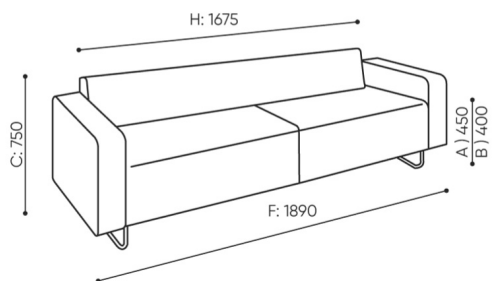

design:
Bejot Development Team

Site du produit
[lien vers le site](#)

bejot:

dimensions

QD 422

H: 760 | 1 szt.
W: 900 | St.
L: 1880 | pc.

netto 61
brutto 65

QD 422

bejot:quadra

- A seat height: overall dimensions
- B seat height
- C chair height: overall dimensions
- D backrest height
- F chair width: overall dimensions
- G seat width
- H backrest width
- K height from the floor to the armrest
- M chair depth: overall dimensions
- N seat depth / seat length

Dimensions are approximate and may vary depending on the selected product configuration. The requirements of the standard are always met.

mat riaux disponibles pour la collection

1st price group	Bond, Fenno, Keimo, Sawana
2nd price group	Alaska, Alpa, Charles, Charles - Studio Design, Cura, Pastel, Roccia, Valencia
3rd price group	Ally, Ally SD, Alpa-Studio Design, Blazer, Cura SD, Cyber SD, Easy SD, Oceanic, Silvertex , Synergy, Synergy - Studio Design
4th price group	Oceanic-Studio Design, Remix - Studio Design
5th price group	Steelcut Trio 3
Tabletop	Laminated tabletop
Metal	Metal - powder coated