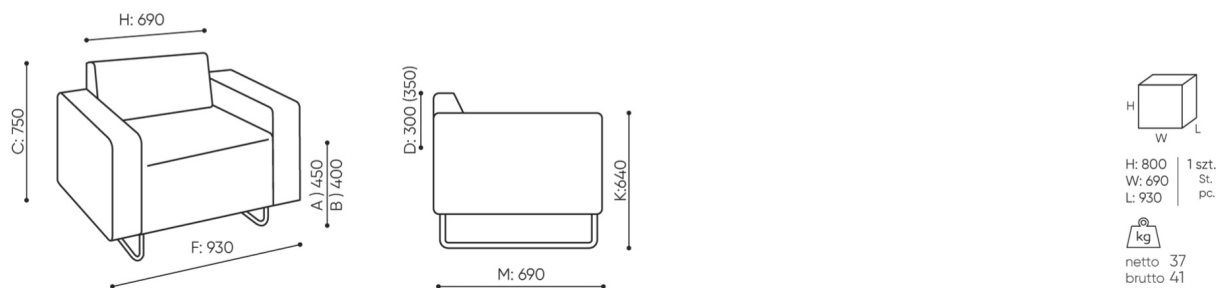

design:
Bejot Development Team

Site du produit
[lien vers le site](#)

bejot:

dimensions

QD 421

QD 421

- A seat height: overall dimensions
- B seat height
- C chair height: overall dimensions
- D backrest height
- F chair width: overall dimensions
- G seat width
- H backrest width
- K height from the floor to the armrest
- M chair depth: overall dimensions
- N seat depth / seat length

Dimensions are approximate and may vary depending on the selected product configuration. The requirements of the standard are always met.

mat riaux disponibles pour la collection

1st price group	Bond, Fenno, Keimo, Sawana
2nd price group	Alpa, Charles, Charles - Studio Design, Cura, Pastel, Roccia, Valencia
3rd price group	Ally, Ally SD, Alpa-Studio Design, Blazer, Cura SD, Easy SD, Oceanic, Silvertex , Synergy, Synergy - Studio Design
4th price group	Oceanic-Studio Design, Remix - Studio Design
5th price group	Steelcut Trio 3
Tabletop	Laminated tabletop
Metal	Metal - powder coated