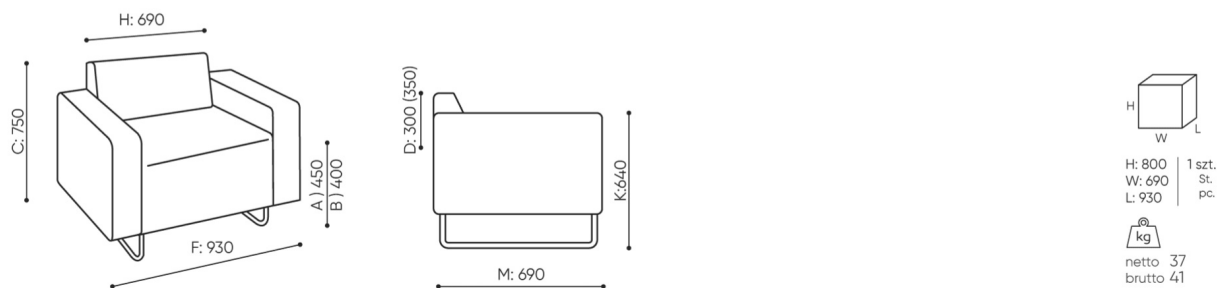

design:
Bejot Development Team

Site du produit
[lien vers le site](#)

bejot:

dimensions

QD 421

QD 421

- A seat height: overall dimensions
- B seat height
- C chair height: overall dimensions
- D backrest height
- F chair width: overall dimensions
- G seat width
- H backrest width
- K height from the floor to the armrest
- M chair depth: overall dimensions
- N seat depth / seat length

Dimensions are approximate and may vary depending on the selected product configuration. The requirements of the standard are always met.

mat riaux disponibles pour la collection

1st price group	Bond, Fenno, Keimo, Sawana
2nd price group	Alaska, Alpa, Charles, Charles - Studio Design, Cura, Pastel, Roccia, Valencia
3rd price group	Ally, Ally SD, Alpa-Studio Design, Blazer, Cura SD, Cyber SD, Easy SD, Oceanic, Silvertex , Synergy, Synergy - Studio Design
4th price group	Oceanic-Studio Design, Remix - Studio Design
5th price group	Steelcut Trio 3
Tabletop	Laminated tabletop
Metal	Metal - powder coated