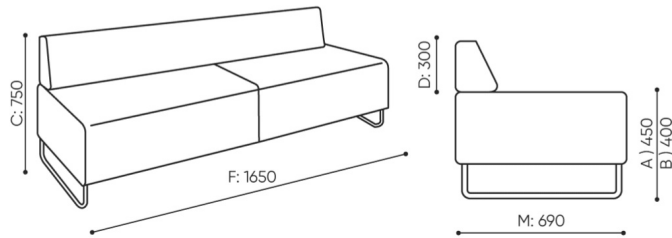

design:
Bejot Development Team

Site du produit
[lien vers le site](#)

bejot:

dimensions

QD 1650

H: 780 | 1 szt.
W: 720 | St.
L: 1660 | pc.

netto 48
brutto 52

QD PO 1650

bejot:quadra

H: 780 | 1 szt.
W: 720 | St.
L: 1660 | pc.

netto 31
brutto 35

QD P 1650

- A seat height: overall dimensions
- B seat height
- C chair height: overall dimensions
- D backrest height
- F chair width: overall dimensions
- G seat width
- H backrest width
- K height from the floor to the armrest
- M chair depth: overall dimensions
- N seat depth / seat length

Dimensions are approximate and may vary depending on the selected product configuration. The requirements of the standard are always met.

mat riaux disponibles pour la collection

1st price group	Bond, Fenno, Keimo, Sawana
2nd price group	Alpa, Charles, Charles - Studio Design, Cura, Pastel, Roccia, Valencia
3rd price group	Ally, Ally SD, Alpa-Studio Design, Blazer, Cura SD, Easy SD, Oceanic, Silvertex , Synergy, Synergy - Studio Design
4th price group	Oceanic-Studio Design, Remix - Studio Design
5th price group	Steelcut Trio 3
Tabletop	Laminated tabletop
Metal	Metal - powder coated