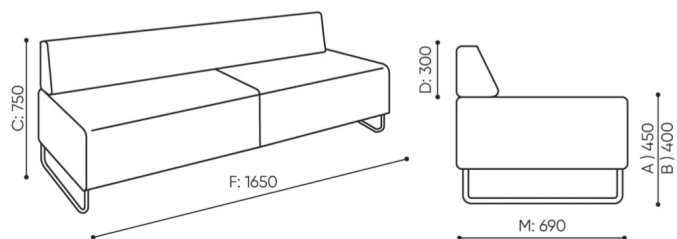

design:
Bejot Development Team

Site du produit
[lien vers le site](#)

bejot:

dimensions

QD 1650

H: 780 | 1 szt.
W: 720 | St.
L: 1660 | pc.

netto 48
brutto 52

QD PO 1650

bejot:quadra

H: 780 | 1 szt.
W: 720 | St.
L: 1660 | pc.

netto 31
brutto 35

QD P 1650

- A seat height: overall dimensions
- B seat height
- C chair height: overall dimensions
- D backrest height
- F chair width: overall dimensions
- G seat width
- H backrest width
- K height from the floor to the armrest
- M chair depth: overall dimensions
- N seat depth / seat length

Dimensions are approximate and may vary depending on the selected product configuration. The requirements of the standard are always met.

mat riaux disponibles pour la collection

1st price group	Bond, Fenno, Keimo, Sawana
2nd price group	Alaska, Alpa, Charles, Charles - Studio Design, Cura, Pastel, Roccia, Valencia
3rd price group	Ally, Ally SD, Alpa-Studio Design, Blazer, Cura SD, Cyber SD, Easy SD, Oceanic, Silvertex , Synergy, Synergy - Studio Design
4th price group	Oceanic-Studio Design, Remix - Studio Design
5th price group	Steelcut Trio 3
Tabletop	Laminated tabletop
Metal	Metal - powder coated