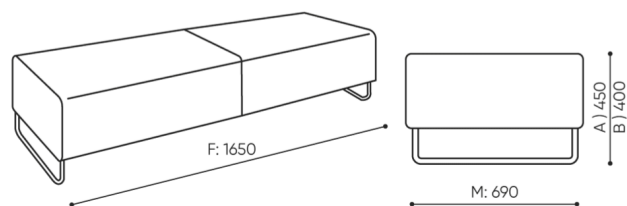

design:
Bejot Development Team

Site du produit
[lien vers le site](#)

bejot:

dimensions

QD 1650

H: 780 | 1 szt.
W: 720 | St.
L: 1660 | pc.

netto 48
brutto 52

QD PO 1650

bejot:quadra

H: 780 | 1 szt.
W: 720 | St.
L: 1660 | pc.

netto 31
brutto 35

QD P 1650

- A seat height: overall dimensions
- B seat height
- C chair height: overall dimensions
- D backrest height
- F chair width: overall dimensions
- G seat width
- H backrest width
- K height from the floor to the armrest
- M chair depth: overall dimensions
- N seat depth / seat length

Dimensions are approximate and may vary depending on the selected product configuration. The requirements of the standard are always met.

mat riaux disponibles pour la collection

1st price group	Bond, Fenno, Keimo, Sawana
2nd price group	Alaska, Alpa, Charles, Charles - Studio Design, Cura, Pastel, Roccia, Valencia
3rd price group	Ally, Ally SD, Alpa-Studio Design, Blazer, Cura SD, Cyber SD, Easy SD, Oceanic, Silvertex , Synergy, Synergy - Studio Design
4th price group	Oceanic-Studio Design, Remix - Studio Design
5th price group	Steelcut Trio 3
Tabletop	Laminated tabletop
Metal	Metal - powder coated