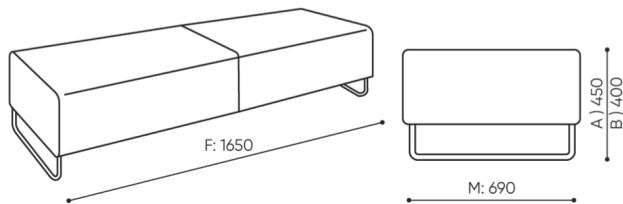

design:
Bejot Development Team

Site du produit
[lien vers le site](#)

bejot:

dimensions

QD 1650

H: 780 | 1 szt.
W: 720 | St.
L: 1660 | pc.

netto 48
brutto 52

QD PO 1650

bejot:quadra

H: 780 | 1 szt.
W: 720 | St.
L: 1660 | pc.

netto 31
brutto 35

QD P 1650

- A seat height: overall dimensions
- B seat height
- C chair height: overall dimensions
- D backrest height
- F chair width: overall dimensions
- G seat width
- H backrest width
- K height from the floor to the armrest
- M chair depth: overall dimensions
- N seat depth / seat length

Dimensions are approximate and may vary depending on the selected product configuration. The requirements of the standard are always met.

mat riaux disponibles pour la collection

1st price group	Bond, Fenno, Keimo, Sawana
2nd price group	Alpa, Charles, Charles - Studio Design, Cura, Pastel, Roccia, Valencia
3rd price group	Ally, Ally SD, Alpa-Studio Design, Blazer, Cura SD, Easy SD, Oceanic, Silvertex , Synergy, Synergy - Studio Design
4th price group	Oceanic-Studio Design, Remix - Studio Design
5th price group	Steelcut Trio 3
Tabletop	Laminated tabletop
Metal	Metal - powder coated