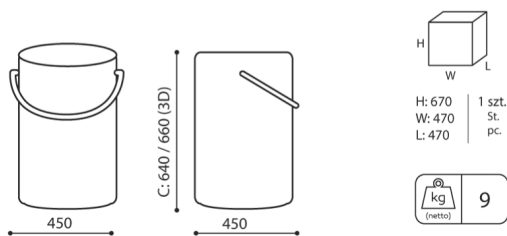

bejot:

dimensions

POP H be:basic

POP H / POP H 3D

bejot:offre be:basic

- A seat height: overall dimensions
- B seat height
- C chair height: overall dimensions
- D backrest height
- F chair width: overall dimensions
- G seat width
- H backrest width
- K height from the floor to the armrest
- M chair depth: overall dimensions
- N seat depth / seat length