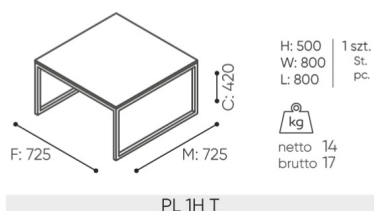

# dimensions

## PL 1H T

- A seat height: overall dimensions
- B seat height
- C chair height: overall dimensions
- D backrest height
- F chair width: overall dimensions
- G seat width
- H backrest width
- K height from the floor to the armrest
- M chair depth: overall dimensions
- N seat depth / seat length

Dimensions are approximate and may vary depending on the selected product configuration. The requirements of the standard are always met.