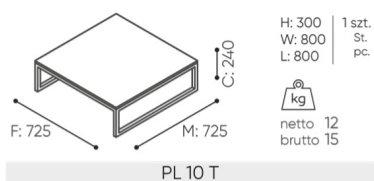

# dimensions

## PL 1H T

- A seat height: overall dimensions
- B seat height
- C chair height: overall dimensions
- D backrest height
- F chair width: overall dimensions
- G seat width
- H backrest width
- K height from the floor to the armrest
- M chair depth: overall dimensions
- N seat depth / seat length

Dimensions are approximate and may vary depending on the selected product configuration. The requirements of the standard are always met.