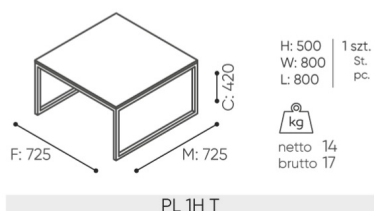

design:

Kasper Mose

Site du produit

[lien vers le site](#)

bejot:

dimensions

PL 1H T

- A seat height: overall dimensions
- B seat height
- C chair height: overall dimensions
- D backrest height
- F chair width: overall dimensions
- G seat width
- H backrest width
- K height from the floor to the armrest
- M chair depth: overall dimensions
- N seat depth / seat length

Dimensions are approximate and may vary depending on the selected product configuration. The requirements of the standard are always met.

mat riaux disponibles pour la collection

Tabletop

Finger joint wood, Laminated tabletop