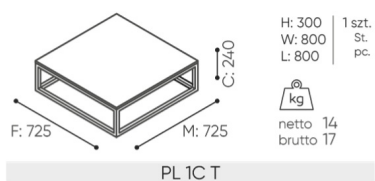

design:

Kasper Mose

Site du produit

[lien vers le site](#)

bejot:

dimensions

PL 1H T

- A seat height: overall dimensions
- B seat height
- C chair height: overall dimensions
- D backrest height
- F chair width: overall dimensions
- G seat width
- H backrest width
- K height from the floor to the armrest
- M chair depth: overall dimensions
- N seat depth / seat length

Dimensions are approximate and may vary depending on the selected product configuration. The requirements of the standard are always met.

mat riaux disponibles pour la collection

Tabletop

Finger joint wood, Laminated tabletop