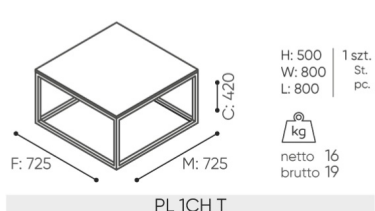

design:

Kasper Mose

Site du produit

[lien vers le site](#)

bejot:

dimensions

PL 1H T

- A seat height: overall dimensions
- B seat height
- C chair height: overall dimensions
- D backrest height
- F chair width: overall dimensions
- G seat width
- H backrest width
- K height from the floor to the armrest
- M chair depth: overall dimensions
- N seat depth / seat length

Dimensions are approximate and may vary depending on the selected product configuration. The requirements of the standard are always met.

mat riaux disponibles pour la collection

Tabletop

Finger joint wood, Laminated tabletop