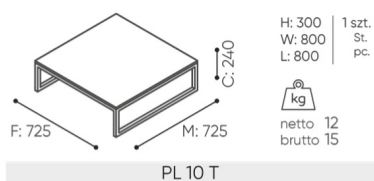

design:

Kasper Mose

Site du produit

[lien vers le site](#)

bejot:

dimensions

PL 1H T

- A seat height: overall dimensions
- B seat height
- C chair height: overall dimensions
- D backrest height
- F chair width: overall dimensions
- G seat width
- H backrest width
- K height from the floor to the armrest
- M chair depth: overall dimensions
- N seat depth / seat length

Dimensions are approximate and may vary depending on the selected product configuration. The requirements of the standard are always met.

mat riaux disponibles pour la collection

Tabletop

Finger joint wood, Laminated tabletop