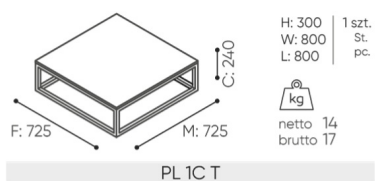

# dimensions

## PL 1H T

- A seat height: overall dimensions
- B seat height
- C chair height: overall dimensions
- D backrest height
- F chair width: overall dimensions
- G seat width
- H backrest width
- K height from the floor to the armrest
- M chair depth: overall dimensions
- N seat depth / seat length

Dimensions are approximate and may vary depending on the selected product configuration. The requirements of the standard are always met.