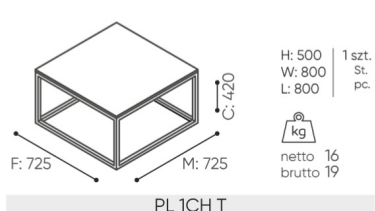

# dimensions

## PL 1H T

- A seat height: overall dimensions
- B seat height
- C chair height: overall dimensions
- D backrest height
- F chair width: overall dimensions
- G seat width
- H backrest width
- K height from the floor to the armrest
- M chair depth: overall dimensions
- N seat depth / seat length

Dimensions are approximate and may vary depending on the selected product configuration. The requirements of the standard are always met.