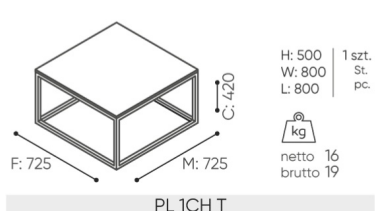

design:

Kasper Mose

Site du produit

[lien vers le site](#)

bejot:

dimensions

PL 10 T

- A seat height: overall dimensions
- B seat height
- C chair height: overall dimensions
- D backrest height
- F chair width: overall dimensions
- G seat width
- H backrest width
- K height from the floor to the armrest
- M chair depth: overall dimensions
- N seat depth / seat length

Dimensions are approximate and may vary depending on the selected product configuration. The requirements of the standard are always met.

mat riaux disponibles pour la collection

Tabletop

Finger joint wood, Laminated tabletop