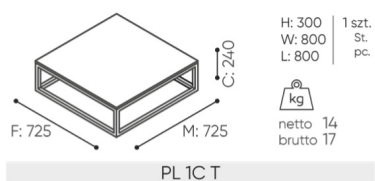

design:

Kasper Mose

Site du produit

[lien vers le site](#)

bejot:

dimensions

PL 10 T

- A seat height: overall dimensions
- B seat height
- C chair height: overall dimensions
- D backrest height
- F chair width: overall dimensions
- G seat width
- H backrest width
- K height from the floor to the armrest
- M chair depth: overall dimensions
- N seat depth / seat length

Dimensions are approximate and may vary depending on the selected product configuration. The requirements of the standard are always met.

mat riaux disponibles pour la collection

Tabletop

Finger joint wood, Laminated tabletop