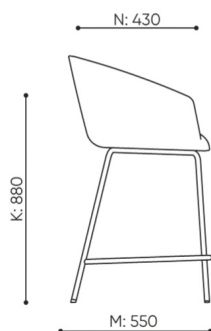

Felt feet for hard floor

TF ○

Description

Code

Dedicated to tables with a height of 1100 mm

OXS LH

Dedicated to tables with a height of 900 mm

OXS LHN

Dedicated to tables with a height of 740 mm

OXS L215

bejot:ox:co_small

dimensions

OXS LHN

H: 1070 | 1 szt.
W: 1400 | St.
L: 850 | pc.

netto 19,5
brutto

OXS LHN

- A seat height: overall dimensions
- B seat height: measured according to the norm
PN EN 1335 - 1
- C chair height
- D backrest height
- E headrest height
- F dimensional width chair / base
- G seat width
- H backrest width
- I width between armrests
- K height from the floor to the armrest
- L backrest length
- M dimensional chair depth
- N seat depth / seat length