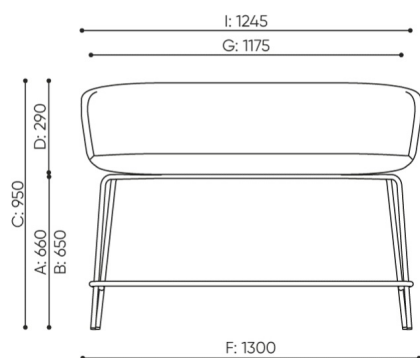

Felt feet for hard floor

TF ○

Description

Code

Dedicated to tables with a height of 1100 mm

OXS LH

Dedicated to tables with a height of 900 mm

OXS LHN

Dedicated to tables with a height of 740 mm

OXS L215

bejot:ox:co_small

dimensions

OXS LHN

H: 1070 | 1 szt.
W: 1400 | St.
L: 850 | pc.

netto 19,5
brutto

OXS LHN

- A seat height: overall dimensions
- B seat height: measured according to the norm
PN EN 1335 - 1
- C chair height
- D backrest height
- E headrest height
- F dimensional width chair / base
- G seat width
- H backrest width
- I width between armrests
- K height from the floor to the armrest
- L backrest length
- M dimensional chair depth
- N seat depth / seat length