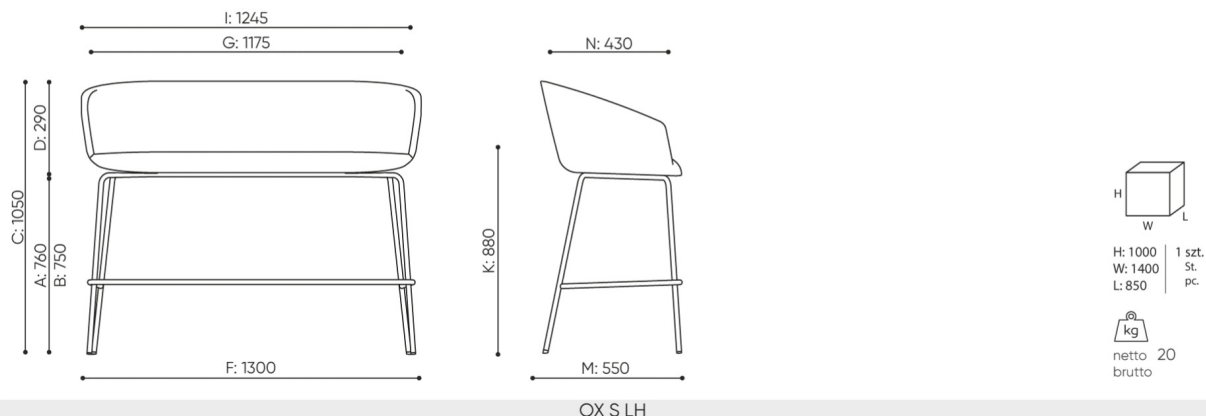

### Code

Dedicated to tables with a height of 1100 mm

OXS LH

Dedicated to tables with a height of 900 mm

OXS LHN

Dedicated to tables with a height of 740 mm

OXS L215

bejot:ox:co\_small

# dimensions

## OXS LH

- A seat height: overall dimensions
- B seat height: measured according to the norm  
PN EN 1335 - 1
- C chair height
- D backrest height
- E headrest height
- F dimensional width chair / base
- G seat width
- H backrest width
- I width between armrests
- K height from the floor to the armrest
- L backrest length
- M dimensional chair depth
- N seat depth / seat length