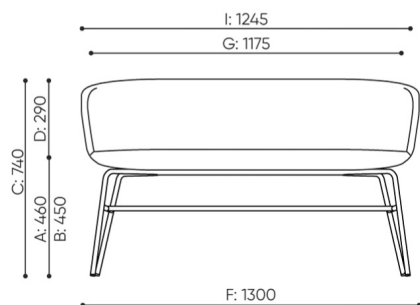

With its new size, the armchair takes up less space, is lighter and thus more mobile. Ox:co small is the perfect balance between design, functionality and price.

High and low benches

Two-person seats mounted on bases consistent with other products in the collection.

Felt feet for hard floor

TF ○

Description

Code

Dedicated to tables with a height of 1100 mm

OXS LH

Dedicated to tables with a height of 900 mm

OXS LHN

Dedicated to tables with a height of 740 mm

OXS L215

bejot:ox:co_small

dimensions

OXS L215

H: 740 1 szt.
W: 1380 St.
L: 860 Pc.

netto 16,5
brutto

OXS L215

- A seat height: overall dimensions
- B seat height: measured according to the norm
PN EN 1335 - 1
- C chair height
- D backrest height
- E headrest height
- F dimensional width chair / base
- G seat width
- H backrest width
- I width between armrests
- K height from the floor to the armrest
- L backrest length
- M dimensional chair depth
- N seat depth / seat length