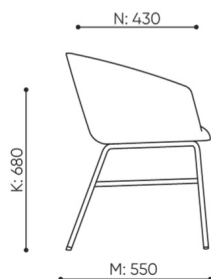

Felt feet for hard floor

TF ○

Description

Code

Dedicated to tables with a height of 1100 mm

OXS LH

Dedicated to tables with a height of 900 mm

OXS LHN

Dedicated to tables with a height of 740 mm

OXS L215

bejot:ox:co_small

dimensions

OXS L215

H: 740 1 szt.
W: 1380 St.
L: 860 Pc.

netto 16,5
brutto

OXS L215

- A seat height: overall dimensions
- B seat height: measured according to the norm
PN EN 1335 - 1
- C chair height
- D backrest height
- E headrest height
- F dimensional width chair / base
- G seat width
- H backrest width
- I width between armrests
- K height from the floor to the armrest
- L backrest length
- M dimensional chair depth
- N seat depth / seat length