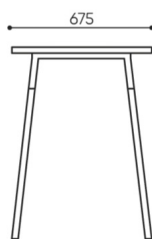

dimensions

OTW 4L AA H

H: 300	1 szt.
W: 1420	St.
L: 730	pc.

netto 32
brutto 36

OT W 4L AA H

H height: overall dimensions

W width: overall dimensions

L epth: overall dimensions

Dimensions are approximate and may vary depending on the selected product configuration. The requirements of the standard are always met.