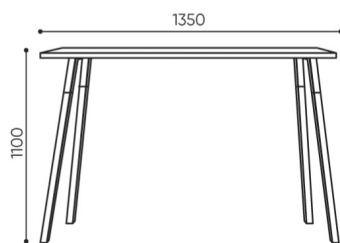

dimensions

OTW 4L AA H

H: 300	1 szt.
W: 1420	St.
L: 730	pc.

netto 32
brutto 36

OT W 4L AA H

H height: overall dimensions

W width: overall dimensions

L epth: overall dimensions

Dimensions are approximate and may vary depending on the selected product configuration. The requirements of the standard are always met.