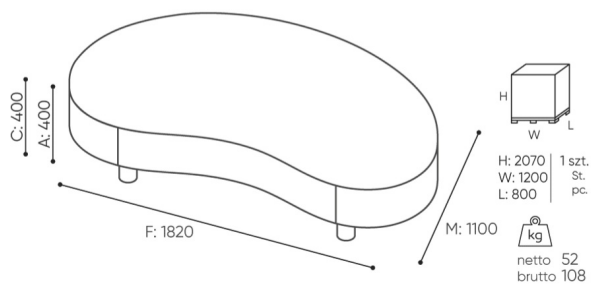

# dimensions

NB P18

NB P18

- A seat height: overall dimensions
- B seat height
- C chair height: overall dimensions
- D backrest height
- F chair width: overall dimensions
- G seat width
- H backrest width
- K height from the floor to the armrest
- M chair depth: overall dimensions
- N seat depth / seat length

Dimensions are approximate and may vary depending on the selected product configuration. The requirements of the standard are always met.