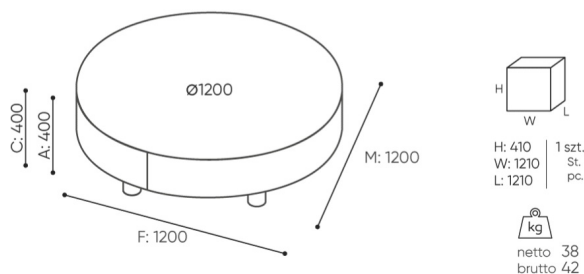

# dimensions

NB P12

NB P12

- A seat height: overall dimensions
- B seat height
- C chair height: overall dimensions
- D backrest height
- F chair width: overall dimensions
- G seat width
- H backrest width
- K height from the floor to the armrest
- M chair depth: overall dimensions
- N seat depth / seat length

Dimensions are approximate and may vary depending on the selected product configuration. The requirements of the standard are always met.