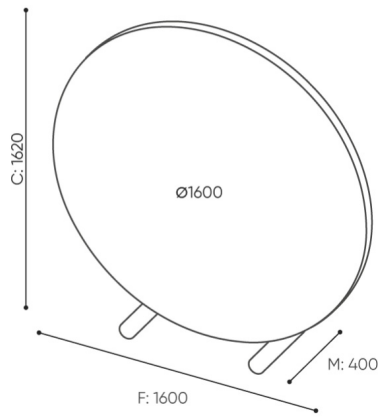

# dimensions

NB SC 12 / 18

NB SC 16

H: 1630  
W: 1610  
L: 400

1 szt.  
St.  
pc.

netto 47  
brutto 52

NB SC 12

H: 1230  
W: 1210  
L: 400

1 szt.  
St.  
pc.

netto 31  
brutto 35

- A seat height: overall dimensions
- B seat height
- C chair height: overall dimensions
- D backrest height
- F chair width: overall dimensions
- G seat width
- H backrest width
- K height from the floor to the armrest
- M chair depth: overall dimensions
- N seat depth / seat length

Dimensions are approximate and may vary depending on the selected product configuration. The requirements of the standard are always met.