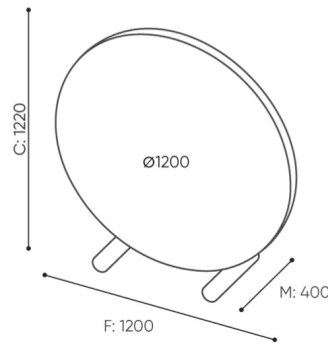

# dimensions

NB SC 12 / 18

NB SC 16

H: 1630  
W: 1610  
L: 400

1 szt.  
St.  
pc.

netto 47  
brutto 52

NB SC 12

H: 1230  
W: 1210  
L: 400

1 szt.  
St.  
pc.

netto 31  
brutto 35

- A seat height: overall dimensions
- B seat height
- C chair height: overall dimensions
- D backrest height
- F chair width: overall dimensions
- G seat width
- H backrest width
- K height from the floor to the armrest
- M chair depth: overall dimensions
- N seat depth / seat length

Dimensions are approximate and may vary depending on the selected product configuration. The requirements of the standard are always met.