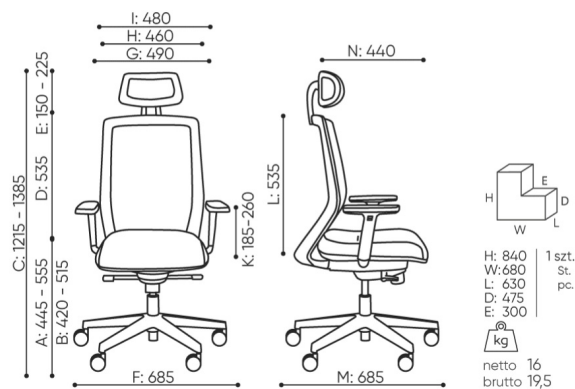

# dimensions

## ML 103

ML 103

- A seat height: overall dimensions
- B seat height: measured according to the norm  
PN EN 1335 - 1
- C chair height adjustment
- D backrest height adjustment
- E headrest height adjustment
- F dimensional width chair / base
- G seat width
- H backrest width
- I width between armrests
- K armrest height adjustment
- L backrest length
- M dimensional chair depth
- N seat depth adjustment / seat length

Dimensions are approximate and may vary depending on the selected product configuration. The requirements of the standard are always met.