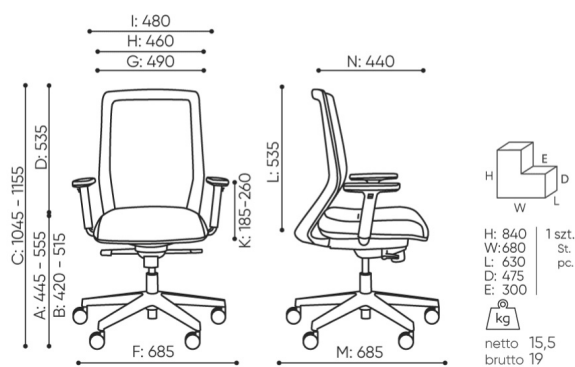

**design:**  
**Bejot Development Team**

**Site du produit**  
[lien vers le site](#)

# dimensions

## ML 102

ML 102

- A seat height: overall dimensions
- B seat height: measured according to the norm  
PN EN 1335 - 1
- C chair height adjustment
- D backrest height adjustment
- E headrest height adjustment
- F dimensional width chair / base
- G seat width
- H backrest width
- I width between armrests
- K armrest height adjustment
- L backrest length
- M dimensional chair depth
- N seat depth adjustment / seat length

Dimensions are approximate and may vary depending on the selected product configuration. The requirements of the standard are always met.