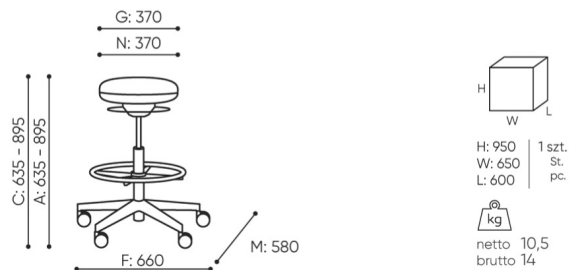

design:
Bejot Development Team

Site du produit
[lien vers le site](#)

bejot:

dimensions

LUP 10R

LUP 10R

- A seat height: overall dimensions
- B seat height: measured according to the norm
PN EN 1335 - 1
- C chair height adjustment
- D backrest height adjustment
- E headrest height adjustment
- F dimensional width chair / base
- G seat width
- H backrest width
- I width between armrests
- K armrest height adjustment
- L backrest length
- M dimensional chair depth
- N seat depth adjustment / seat length

Dimensions are approximate and may vary depending on the selected product configuration. The requirements of the standard are always met.

mat riaux disponibles pour la collection

1st price group	Bond, Fenno, Keimo, Sawana
2nd price group	Alpa, Charles, Charles - Studio Design, Cura, Era - Studio Design, Pastel, Roccia
3rd price group	Ally, Ally SD, Alpa-Studio Design, Blazer, Cura SD, Easy SD, Oceanic, Rhythm, Silvertex , Silvertex - Studio Design, Synergy, Synergy - Studio Design
4th price group	Oceanic-Studio Design, Remix - Studio Design
5th price group	Steelcut Trio 3
Cuir	Leather
Metal	Metal - powder coated, Metal ALU/chrom