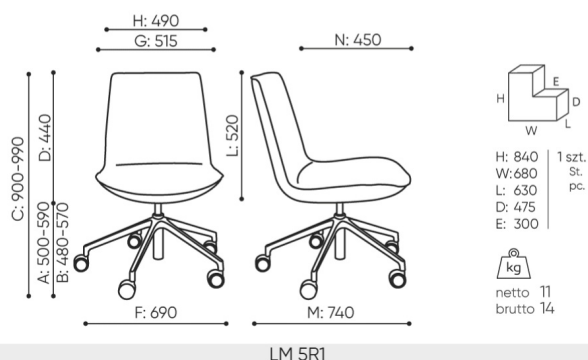

lumi

LM 5R1

: fiche produit

Le fauteuil Lumi se caractérise par son design minimaliste, qui s'inscrit parfaitement dans les tendances de décoration des intérieurs. La silhouette mince et le dossier parfaitement formé garantissent non seulement un aspect élégant, mais aussi un grand confort d'utilisation.

design:
Włodzimierz Orsztynowicz

Site du produit
[lien vers le site](#)

bejot:

dimensions

LM 5R1

- A seat height: overall dimensions
- B seat height: measured according to the norm
PN EN 1335 - 1
- C chair height
- D backrest height
- E headrest height
- F dimensional width chair / base
- G seat width
- H backrest width
- I width between armrests
- K height from the floor to the armrest
- L backrest length
- M dimensional chair depth
- N seat depth / seat length

Dimensions are approximate and may vary depending on the selected product configuration. The requirements of the standard are always met.

mat riaux disponibles pour la collection

1st price group	Bond, Fenno, Keimo, Sawana
2nd price group	Alpa, Charles, Charles - Studio Design, Cura, Era - Studio Design, Pastel, Roccia, Valencia
3rd price group	Ally, Ally SD, Alpa-Studio Design, Blazer, Cura SD, Easy SD, Oceanic, Silvertex , Silvertex - Studio Design, Synergy, Synergy - Studio Design, Valencia - Studio Design
4th price group	Heritage, Oceanic-Studio Design, Remix - Studio Design
5th price group	Accessoire, Steelcut Trio 3
Cuir	Leather
Wood	Solid oak wood
Metal	Metal - powder coated, Metal ALU/chrom