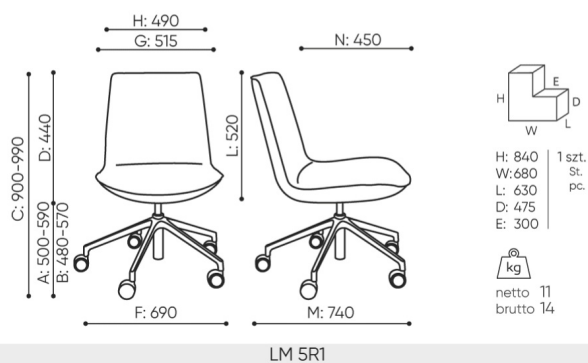

lumi

LM 5R1

: fiche produit

Le fauteuil Lumi se caractérise par son design minimaliste, qui s'inscrit parfaitement dans les tendances de décoration des intérieurs. La silhouette mince et le dossier parfaitement formé garantissent non seulement un aspect élégant, mais aussi un grand confort d'utilisation.

design:
Włodzimierz Orsztynowicz

Site du produit
[lien vers le site](#)

bejot:

dimensions

LM 5R1

- A seat height: overall dimensions
- B seat height: measured according to the norm
PN EN 1335 - 1
- C chair height
- D backrest height
- E headrest height
- F dimensional width chair / base
- G seat width
- H backrest width
- I width between armrests
- K height from the floor to the armrest
- L backrest length
- M dimensional chair depth
- N seat depth / seat length

Dimensions are approximate and may vary depending on the selected product configuration. The requirements of the standard are always met.

mat riaux disponibles pour la collection

| | |
|-----------------|---|
| 1st price group | Bond, Fenno, Keimo, Sawana |
| 2nd price group | Alaska, Alpa, Charles, Charles - Studio Design, Cura, Era - Studio Design, Pastel, Roccia, Valencia |
| 3rd price group | Ally, Ally SD, Alpa-Studio Design, Blazer, Cura SD, Cyber SD, Easy SD, Oceanic, Silvertex , Silvertex - Studio Design, Synergy, Synergy - Studio Design, Valencia - Studio Design |
| 4th price group | Heritage, Oceanic-Studio Design, Remix - Studio Design |
| 5th price group | Accessoire, Steelcut Trio 3 |
| Cuir | Leather |
| Wood | Solid oak wood |
| Metal | Metal - powder coated, Metal ALU/chrom |