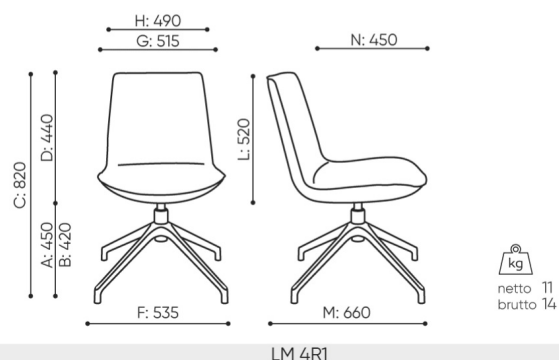

lumi

LM 4R1

: fiche produit

Le fauteuil Lumi se caractérise par son design minimaliste, qui s'inscrit parfaitement dans les tendances de décoration des intérieurs. La silhouette mince et le dossier parfaitement formé garantissent non seulement un aspect élégant, mais aussi un grand confort d'utilisation.

design:
Włodzimierz Orsztynowicz

Site du produit
[lien vers le site](#)

bejot:

dimensions

LM 4R1

- A seat height: overall dimensions
- B seat height: measured according to the norm
PN EN 1335 - 1
- C chair height
- D backrest height
- E headrest height
- F dimensional width chair / base
- G seat width
- H backrest width
- I width between armrests
- K height from the floor to the armrest
- L backrest length
- M dimensional chair depth
- N seat depth / seat length

Dimensions are approximate and may vary depending on the selected product configuration. The requirements of the standard are always met.

mat riaux disponibles pour la collection

1st price group	Bond, Fenno, Keimo, Sawana
2nd price group	Alpa, Charles, Charles - Studio Design, Cura, Era - Studio Design, Pastel, Roccia, Valencia
3rd price group	Ally, Ally SD, Alpa-Studio Design, Blazer, Cura SD, Easy SD, Oceanic, Silvertex , Silvertex - Studio Design, Synergy, Synergy - Studio Design, Valencia - Studio Design
4th price group	Heritage, Oceanic-Studio Design, Remix - Studio Design
5th price group	Accessoire, Steelcut Trio 3
Cuir	Leather
Wood	Solid oak wood
Metal	Metal - powder coated, Metal ALU/chrom