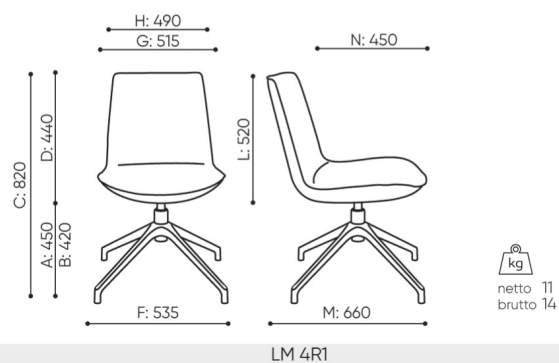

lumi

LM 4R1

: fiche produit

Le fauteuil Lumi se caractérise par son design minimaliste, qui s'inscrit parfaitement dans les tendances de décoration des intérieurs. La silhouette mince et le dossier parfaitement façonné garantissent non seulement un aspect élégant, mais aussi un grand confort d'utilisation.

design:
Włodzimierz Orsztynowicz

Site du produit
[lien vers le site](#)

bejot:

dimensions

LM 4R1

- A seat height: overall dimensions
- B seat height: measured according to the norm
PN EN 1335 - 1
- C chair height
- D backrest height
- E headrest height
- F dimensional width chair / base
- G seat width
- H backrest width
- I width between armrests
- K height from the floor to the armrest
- L backrest length
- M dimensional chair depth
- N seat depth / seat length

Dimensions are approximate and may vary depending on the selected product configuration. The requirements of the standard are always met.

mat riaux disponibles pour la collection

1st price group	Bond, Fenno, Keimo, Sawana
2nd price group	Alaska, Alpa, Charles, Charles - Studio Design, Cura, Era - Studio Design, Pastel, Roccia, Valencia
3rd price group	Ally, Ally SD, Alpa-Studio Design, Blazer, Cura SD, Cyber SD, Easy SD, Oceanic, Silvertex , Silvertex - Studio Design, Synergy, Synergy - Studio Design, Valencia - Studio Design
4th price group	Heritage, Oceanic-Studio Design, Remix - Studio Design
5th price group	Accessoire, Steelcut Trio 3
Cuir	Leather
Wood	Solid oak wood
Metal	Metal - powder coated, Metal ALU/chrom