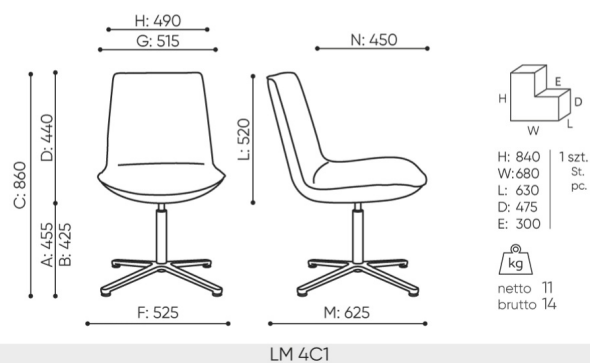

lumi

LM 4C1

: fiche produit

Le fauteuil Lumi se caractérise par son design minimaliste, qui s'inscrit parfaitement dans les tendances de décoration des intérieurs. La silhouette mince et le dossier parfaitement formé garantissent non seulement un aspect élégant, mais aussi un grand confort d'utilisation.

design:
Włodzimierz Orsztynowicz

Site du produit
[lien vers le site](#)

bejot:

dimensions

LM 4C1

- A seat height: overall dimensions
- B seat height: measured according to the norm
PN EN 1335 - 1
- C chair height
- D backrest height
- E headrest height
- F dimensional width chair / base
- G seat width
- H backrest width
- I width between armrests
- K height from the floor to the armrest
- L backrest length
- M dimensional chair depth
- N seat depth / seat length

Dimensions are approximate and may vary depending on the selected product configuration. The requirements of the standard are always met.

mat riaux disponibles pour la collection

1st price group	Bond, Fenno, Keimo, Sawana
2nd price group	Alaska, Alpa, Charles, Charles - Studio Design, Cura, Era - Studio Design, Pastel, Roccia, Valencia
3rd price group	Ally, Ally SD, Alpa-Studio Design, Blazer, Cura SD, Cyber SD, Easy SD, Oceanic, Silvertex , Silvertex - Studio Design, Synergy, Synergy - Studio Design, Valencia - Studio Design
4th price group	Heritage, Oceanic-Studio Design, Remix - Studio Design
5th price group	Accessoire, Steelcut Trio 3
Cuir	Leather
Wood	Solid oak wood
Metal	Metal - powder coated, Metal ALU/chrom