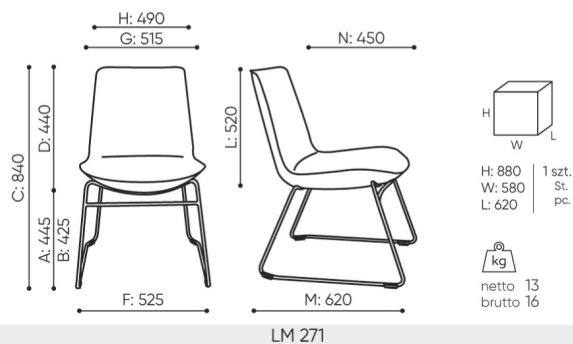

lumi

LM 271

: fiche produit

Le fauteuil Lumi se caractérise par son design minimaliste, qui s'inscrit parfaitement dans les tendances de décoration des intérieurs. La silhouette mince et le dossier parfaitement formé garantissent non seulement un aspect élégant, mais aussi un grand confort d'utilisation.

design:
Włodzimierz Orsztynowicz

Site du produit
[lien vers le site](#)

bejot:

dimensions

LM 271

- A seat height: overall dimensions
- B seat height: measured according to the norm
PN EN 1335 - 1
- C chair height
- D backrest height
- E headrest height
- F dimensional width chair / base
- G seat width
- H backrest width
- I width between armrests
- K height from the floor to the armrest
- L backrest length
- M dimensional chair depth
- N seat depth / seat length

Dimensions are approximate and may vary depending on the selected product configuration. The requirements of the standard are always met.

mat riaux disponibles pour la collection

1st price group	Bond, Fenno, Keimo, Sawana
2nd price group	Alaska, Alpa, Charles, Charles - Studio Design, Cura, Era - Studio Design, Pastel, Roccia, Valencia
3rd price group	Ally, Ally SD, Alpa-Studio Design, Blazer, Cura SD, Cyber SD, Easy SD, Oceanic, Silvertex , Silvertex - Studio Design, Synergy, Synergy - Studio Design, Valencia - Studio Design
4th price group	Heritage, Oceanic-Studio Design, Remix - Studio Design
5th price group	Accessoire, Steelcut Trio 3
Cuir	Leather
Wood	Solid oak wood
Metal	Metal - powder coated, Metal ALU/chrom