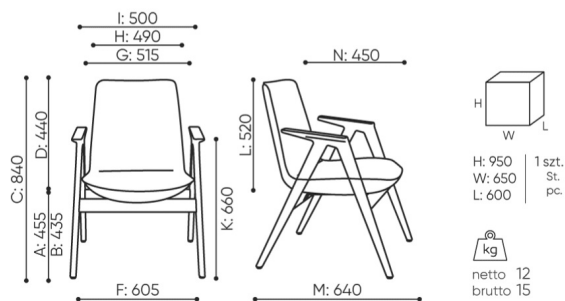

lumi

LM 271 P

: fiche produit

Le fauteuil Lumi se caractérise par son design minimaliste, qui s'inscrit parfaitement dans les tendances de décoration des intérieurs. La silhouette mince et le dossier parfaitement formé garantissent non seulement un aspect élégant, mais aussi un grand confort d'utilisation.

design:
Włodzimierz Orsztynowicz

Site du produit
[lien vers le site](#)

bejot:

dimensions

LM 271 P

LM W 721 P

- A seat height: overall dimensions
- B seat height: measured according to the norm
PN EN 1335 - 1
- C chair height
- D backrest height
- E headrest height
- F dimensional width chair / base
- G seat width
- H backrest width
- I width between armrests
- K height from the floor to the armrest
- L backrest length
- M dimensional chair depth
- N seat depth / seat length

Dimensions are approximate and may vary depending on the selected product configuration. The requirements of the standard are always met.

mat riaux disponibles pour la collection

1st price group	Bond, Fenno, Keimo, Sawana
2nd price group	Alpa, Charles, Charles - Studio Design, Cura, Era - Studio Design, Pastel, Roccia, Valencia
3rd price group	Ally, Ally SD, Alpa-Studio Design, Blazer, Cura SD, Easy SD, Oceanic, Silvertex , Silvertex - Studio Design, Synergy, Synergy - Studio Design, Valencia - Studio Design
4th price group	Heritage, Oceanic-Studio Design, Remix - Studio Design
5th price group	Accessoire, Steelcut Trio 3
Cuir	Leather
Wood	Solid oak wood
Metal	Metal - powder coated, Metal ALU/chrom