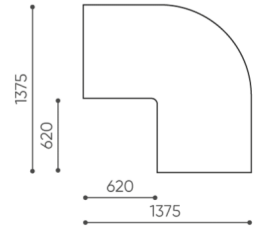

design:

Site du produit
[lien vers le site](#)

bejot:

dimensions

LG 90

LG 90 1 IN

bejot:legvan

LG 90 1 OUT

LG 90 0

- A** seat height: overall dimensions
- B** seat height
- C** chair height: overall dimensions
- D** backrest height
- F** chair width: overall dimensions
- G** seat width
- H** backrest width
- K** height from the floor to the armrest
- M** chair depth: overall dimensions
- N** seat depth / seat length