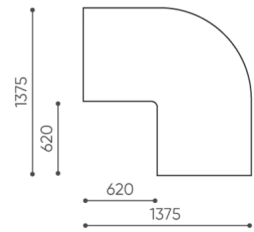

design:

Site du produit
[lien vers le site](#)

bejot:

dimensions

LG 90

LG 90 1 IN

bejot:legvan

LG 90 1 OUT

LG 90 0

- A** seat height: overall dimensions
- B** seat height
- C** chair height: overall dimensions
- D** backrest height
- F** chair width: overall dimensions
- G** seat width
- H** backrest width
- K** height from the floor to the armrest
- M** chair depth: overall dimensions
- N** seat depth / seat length