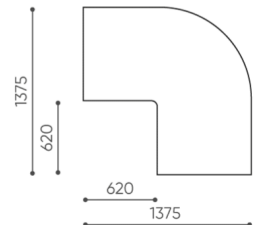

design:

Site du produit
[lien vers le site](#)

bejot:

dimensions

LG 90

LG 90 1 IN

bejot:legvan

LG 90 1 OUT

LG 90 0

- A** seat height: overall dimensions
- B** seat height
- C** chair height: overall dimensions
- D** backrest height
- F** chair width: overall dimensions
- G** seat width
- H** backrest width
- K** height from the floor to the armrest
- M** chair depth: overall dimensions
- N** seat depth / seat length