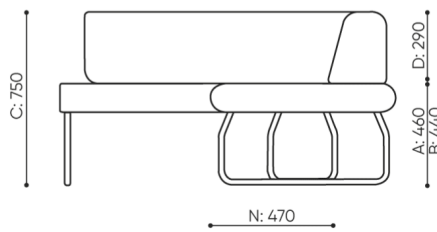

design:

Site du produit
[lien vers le site](#)

bejot:

dimensions

LG 90

LG 90 1 IN

bejot:legvan

LG 90 1 OUT

LG 90 0

- A** seat height: overall dimensions
- B** seat height
- C** chair height: overall dimensions
- D** backrest height
- F** chair width: overall dimensions
- G** seat width
- H** backrest width
- K** height from the floor to the armrest
- M** chair depth: overall dimensions
- N** seat depth / seat length