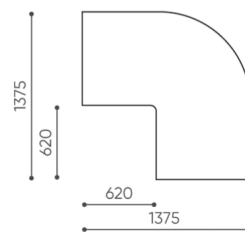

design:

Site du produit
[lien vers le site](#)

bejot:

dimensions

LG 90

LG 90 1 IN

bejot:legvan

LG 90 1 OUT

LG 90 0

- A** seat height: overall dimensions
- B** seat height
- C** chair height: overall dimensions
- D** backrest height
- F** chair width: overall dimensions
- G** seat width
- H** backrest width
- K** height from the floor to the armrest
- M** chair depth: overall dimensions
- N** seat depth / seat length