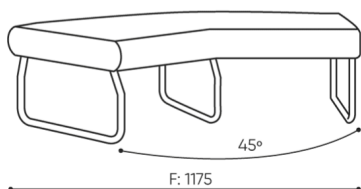

design:

Site du produit
[lien vers le site](#)

bejot:

dimensions

LG 45

LG 45 1 IN

bejot:legvan

LG 45 1 OUT

LG 45 0

- A** seat height: overall dimensions
- B** seat height
- C** chair height: overall dimensions
- D** backrest height
- F** chair width: overall dimensions
- G** seat width
- H** backrest width
- K** height from the floor to the armrest
- M** chair depth: overall dimensions
- N** seat depth / seat length