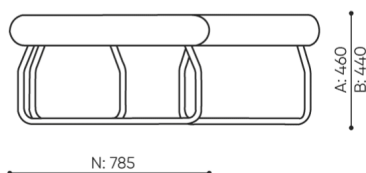

design:

Site du produit
[lien vers le site](#)

bejot:

dimensions

LG 45

LG 45 1 IN

bejot:legvan

LG 45 1 OUT

LG 45 0

- A** seat height: overall dimensions
- B** seat height
- C** chair height: overall dimensions
- D** backrest height
- F** chair width: overall dimensions
- G** seat width
- H** backrest width
- K** height from the floor to the armrest
- M** chair depth: overall dimensions
- N** seat depth / seat length