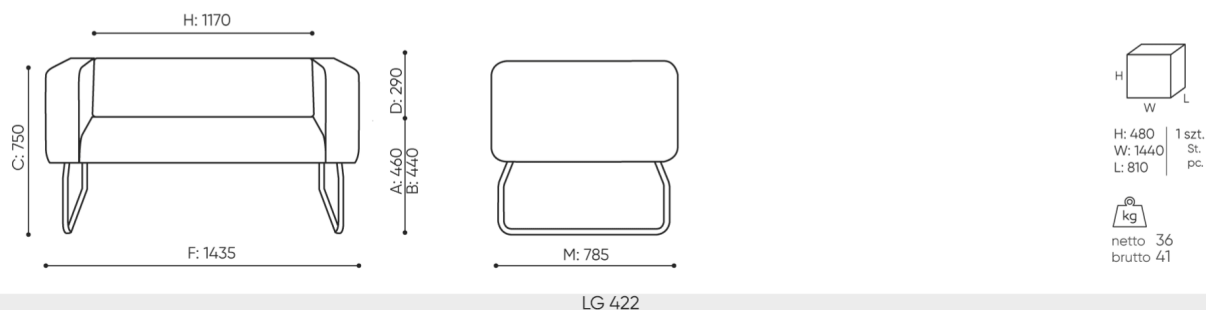

design:

Site du produit
[lien vers le site](#)

bejot:

dimensions

LG 422

- A seat height: overall dimensions
- B seat height
- C chair height: overall dimensions
- D backrest height
- F chair width: overall dimensions
- G seat width
- H backrest width
- K height from the floor to the armrest
- M chair depth: overall dimensions
- N seat depth / seat length

Dimensions are approximate and may vary depending on the selected product configuration. The requirements of the standard are always met.

mat riaux disponibles pour la collection

1st price group	Bond, Fenno, Keimo, Sawana
2nd price group	Alpa, Charles, Charles - Studio Design, Cura, Pastel, Roccia, Valencia
3rd price group	Ally, Ally SD, Alpa-Studio Design, Blazer, Cura SD, Easy SD, Oceanic, Silvertex , Silvertex - Studio Design, Synergy, Synergy - Studio Design, Valencia - Studio Design
4th price group	Heritage, Oceanic-Studio Design, Remix - Studio Design
5th price group	Accessoire, Steelcut Trio 3
Cuir	Leather
Metal	Metal - powder coated