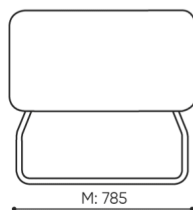

design:

Site du produit
[lien vers le site](#)

bejot:

dimensions

LG 421

H: 480
W: 810
L: 800

1 szt.
St.
pc.

netto 23
brutto 27

LG 421

- A seat height: overall dimensions
- B seat height
- C chair height: overall dimensions
- D backrest height
- F chair width: overall dimensions
- G seat width
- H backrest width
- K height from the floor to the armrest
- M chair depth: overall dimensions
- N seat depth / seat length

Dimensions are approximate and may vary depending on the selected product configuration. The requirements of the standard are always met.

mat riaux disponibles pour la collection

| | |
|-----------------|---|
| 1st price group | Bond, Fenno, Keimo, Sawana |
| 2nd price group | Alpa, Charles, Charles - Studio Design, Cura, Pastel, Roccia, Valencia |
| 3rd price group | Ally, Ally SD, Alpa-Studio Design, Blazer, Cura SD, Easy SD, Oceanic, Silvertex , Silvertex - Studio Design, Synergy, Synergy - Studio Design, Valencia - Studio Design |
| 4th price group | Heritage, Oceanic-Studio Design, Remix - Studio Design |
| 5th price group | Accessoire, Steelcut Trio 3 |
| Cuir | Leather |
| Metal | Metal - powder coated |