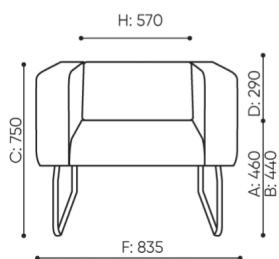

design:

Site du produit
[lien vers le site](#)

bejot:

dimensions

LG 421

H: 480
W: 810
L: 800

1 szt.
St.
pc.

netto 23
brutto 27

LG 421

- A seat height: overall dimensions
- B seat height
- C chair height: overall dimensions
- D backrest height
- F chair width: overall dimensions
- G seat width
- H backrest width
- K height from the floor to the armrest
- M chair depth: overall dimensions
- N seat depth / seat length

Dimensions are approximate and may vary depending on the selected product configuration. The requirements of the standard are always met.

mat riaux disponibles pour la collection

| | |
|-----------------|---|
| 1st price group | Bond, Fenno, Keimo, Sawana |
| 2nd price group | Alpa, Charles, Charles - Studio Design, Cura, Pastel, Roccia, Valencia |
| 3rd price group | Ally, Ally SD, Alpa-Studio Design, Blazer, Cura SD, Easy SD, Oceanic, Silvertex , Silvertex - Studio Design, Synergy, Synergy - Studio Design, Valencia - Studio Design |
| 4th price group | Heritage, Oceanic-Studio Design, Remix - Studio Design |
| 5th price group | Accessoire, Steelcut Trio 3 |
| Cuir | Leather |
| Metal | Metal - powder coated |