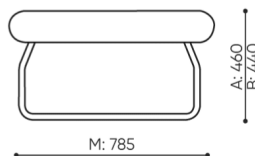

# dimensions

LG 403

H: 450 | 1 szt.  
W: 2190 | St.  
L: 800 | pc.

netto 44  
brutto 49

LG 403

bejot:legvan

H: 250 | 1 szt.  
W: 2140 | St.  
L: 840 | pc.

netto 31  
brutto 35

LG 430 0

- A seat height: overall dimensions
- B seat height
- C chair height: overall dimensions
- D backrest height
- F chair width: overall dimensions
- G seat width
- H backrest width
- K height from the floor to the armrest
- M chair depth: overall dimensions
- N seat depth / seat length

Dimensions are approximate and may vary depending on the selected product configuration. The requirements of the standard are always met.