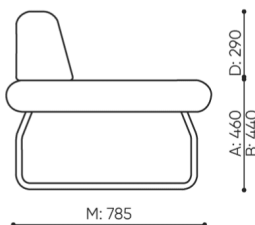

**design:**

**Site du produit**  
[lien vers le site](#)

**bejot:**

# dimensions

LG 403

H: 450 | 1 szt.  
W: 2190 | St.  
L: 800 | pc.

netto 44  
brutto 49

LG 403

bejot:legvan

H: 250 | 1 szt.  
W: 2140 | St.  
L: 840 | pc.

netto 31  
brutto 35

LG 430 0

- A seat height: overall dimensions
- B seat height
- C chair height: overall dimensions
- D backrest height
- F chair width: overall dimensions
- G seat width
- H backrest width
- K height from the floor to the armrest
- M chair depth: overall dimensions
- N seat depth / seat length

Dimensions are approximate and may vary depending on the selected product configuration. The requirements of the standard are always met.