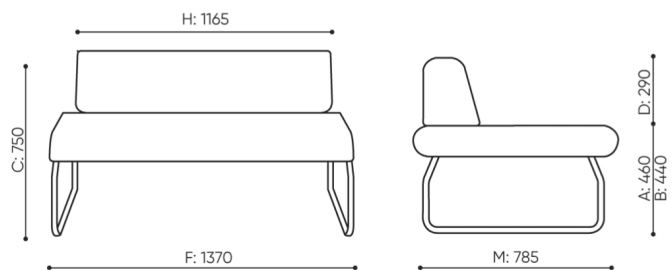

**design:**

**Site du produit**  
[lien vers le site](#)

# dimensions

LG 402

H: 450 | 1 szt.  
W: 1400 | St.  
L: 800 | pc.

netto 28  
brutto 32

LG 402

bejot:legvan

H: 240 | 1 szt.  
W: 1410 | St.  
L: 810 | pc.

netto 21  
brutto 25

LG 420 0

- A seat height: overall dimensions
- B seat height
- C chair height: overall dimensions
- D backrest height
- F chair width: overall dimensions
- G seat width
- H backrest width
- K height from the floor to the armrest
- M chair depth: overall dimensions
- N seat depth / seat length

Dimensions are approximate and may vary depending on the selected product configuration. The requirements of the standard are always met.