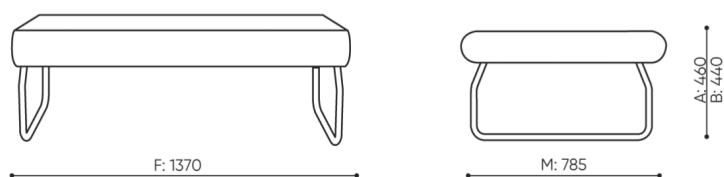

# dimensions

LG 402

H: 450 | 1 szt.  
W: 1400 | St.  
L: 800 | pc.

netto 28  
brutto 32

LG 402

bejot:legvan

H: 240 | 1 szt.  
W: 1410 | St.  
L: 810 | pc.

netto 21  
brutto 25

LG 420 0

- A seat height: overall dimensions
- B seat height
- C chair height: overall dimensions
- D backrest height
- F chair width: overall dimensions
- G seat width
- H backrest width
- K height from the floor to the armrest
- M chair depth: overall dimensions
- N seat depth / seat length

Dimensions are approximate and may vary depending on the selected product configuration. The requirements of the standard are always met.