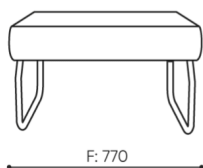

design:

Site du produit
[lien vers le site](#)

bejot:

dimensions

LG 401

H: 770
W: 790
L: 800

1 szt.
St.
pc.

netto 15
brutto 19

LG 401

bejot:legvan

H: 240
W: 850
L: 810

1 szt.
St.
pc.

netto 12
brutto 15

LG 410 0

- A seat height: overall dimensions
- B seat height
- C chair height: overall dimensions
- D backrest height
- F chair width: overall dimensions
- G seat width
- H backrest width
- K height from the floor to the armrest
- M chair depth: overall dimensions
- N seat depth / seat length

Dimensions are approximate and may vary depending on the selected product configuration. The requirements of the standard are always met.

mat riaux disponibles pour la collection

1st price group	Bond, Fenno, Keimo, Sawana
2nd price group	Alpa, Charles, Charles - Studio Design, Cura, Pastel, Roccia, Valencia
3rd price group	Ally, Ally SD, Alpa-Studio Design, Blazer, Cura SD, Easy SD, Oceanic, Silvertex , Silvertex - Studio Design, Synergy, Synergy - Studio Design, Valencia - Studio Design
4th price group	Heritage, Oceanic-Studio Design, Remix - Studio Design
5th price group	Accessoire, Steelcut Trio 3
Cuir	Leather
Metal	Metal - powder coated