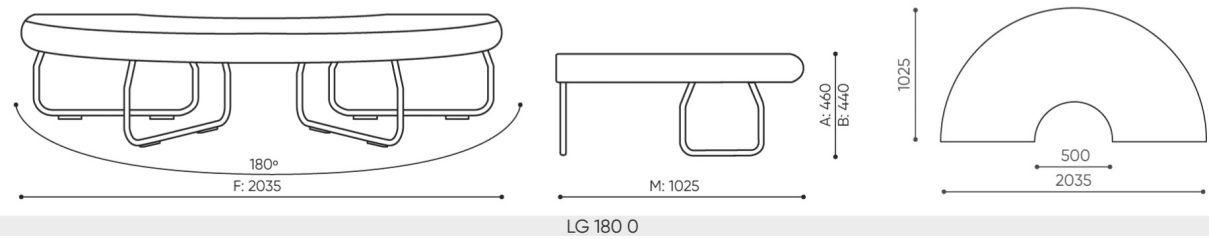

design:

Site du produit
[lien vers le site](#)

bejot:

dimensions

LG 180

bejot:legvan

- A seat height: overall dimensions
- B seat height
- C chair height: overall dimensions
- D backrest height
- F chair width: overall dimensions
- G seat width
- H backrest width
- K height from the floor to the armrest
- M chair depth: overall dimensions
- N seat depth / seat length

Dimensions are approximate and may vary depending on the selected product configuration. The requirements of the standard are always met.

mat riaux disponibles pour la collection

| | |
|-----------------|---|
| 1st price group | Bond, Fenno, Keimo, Sawana |
| 2nd price group | Alaska, Alpa, Charles, Charles - Studio Design, Cura, Pastel, Roccia, Valencia |
| 3rd price group | Ally, Ally SD, Alpa-Studio Design, Blazer, Cura SD, Cyber SD, Easy SD, Oceanic, Silvertex , Silvertex - Studio Design, Synergy, Synergy - Studio Design, Valencia - Studio Design |
| 4th price group | Heritage, Oceanic-Studio Design, Remix - Studio Design |
| 5th price group | Accessoire, Steelcut Trio 3 |
| Cuir | Leather |
| Metal | Metal - powder coated |