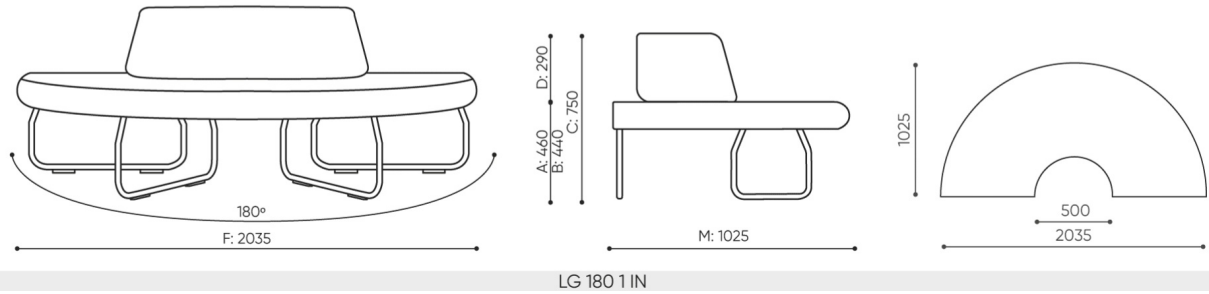

design:

Site du produit
[lien vers le site](#)

bejot:

dimensions

LG 180

bejot:legvan

- A seat height: overall dimensions
- B seat height
- C chair height: overall dimensions
- D backrest height
- F chair width: overall dimensions
- G seat width
- H backrest width
- K height from the floor to the armrest
- M chair depth: overall dimensions
- N seat depth / seat length

Dimensions are approximate and may vary depending on the selected product configuration. The requirements of the standard are always met.

mat riaux disponibles pour la collection

| | |
|-----------------|---|
| 1st price group | Bond, Fenno, Keimo, Sawana |
| 2nd price group | Alaska, Alpa, Charles, Charles - Studio Design, Cura, Pastel, Roccia, Valencia |
| 3rd price group | Ally, Ally SD, Alpa-Studio Design, Blazer, Cura SD, Cyber SD, Easy SD, Oceanic, Silvertex , Silvertex - Studio Design, Synergy, Synergy - Studio Design, Valencia - Studio Design |
| 4th price group | Heritage, Oceanic-Studio Design, Remix - Studio Design |
| 5th price group | Accessoire, Steelcut Trio 3 |
| Cuir | Leather |
| Metal | Metal - powder coated |