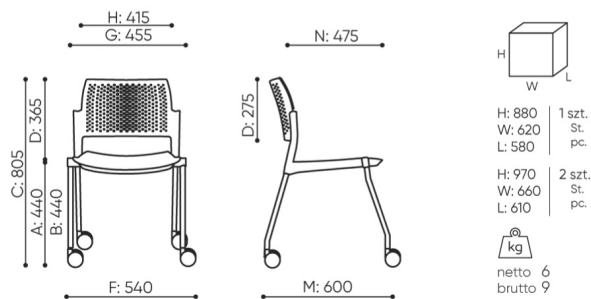

# dimensions

KY 261

KY 261 1N

- A seat height: overall dimensions
- B seat height: measured according to the norm  
PN EN 1335 - 1
- C chair height
- D backrest height
- E headrest height
- F dimensional width chair / base
- G seat width
- H backrest width
- I width between armrests
- K height from the floor to the armrest
- L backrest length
- M dimensional chair depth
- N seat depth / seat length

Dimensions are approximate and may vary depending on the selected product configuration. The requirements of the standard are always met.