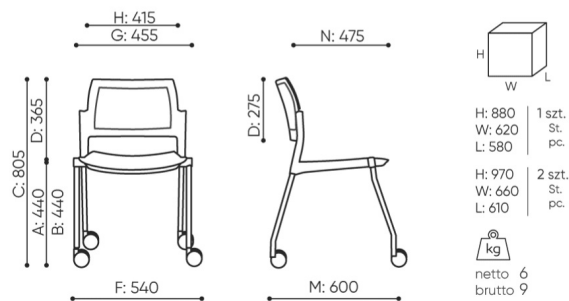

# dimensions

KY 261 M

KY 261 1M

- A seat height: overall dimensions
- B seat height: measured according to the norm  
PN EN 1335 - 1
- C chair height
- D backrest height
- E headrest height
- F dimensional width chair / base
- G seat width
- H backrest width
- I width between armrests
- K height from the floor to the armrest
- L backrest length
- M dimensional chair depth
- N seat depth / seat length

Dimensions are approximate and may vary depending on the selected product configuration. The requirements of the standard are always met.