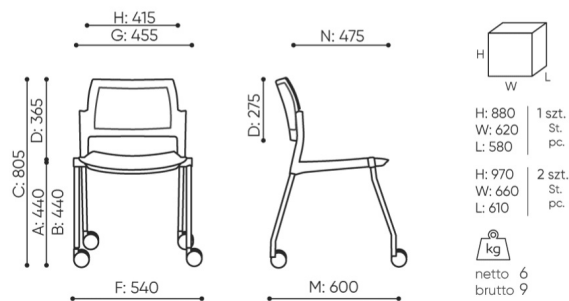

design:
Scagnellato & Ferrarese

Site du produit
[lien vers le site](#)

bejot:

dimensions

KY 261 M

KY 261 1M

- A seat height: overall dimensions
- B seat height: measured according to the norm
PN EN 1335 - 1
- C chair height
- D backrest height
- E headrest height
- F dimensional width chair / base
- G seat width
- H backrest width
- I width between armrests
- K height from the floor to the armrest
- L backrest length
- M dimensional chair depth
- N seat depth / seat length