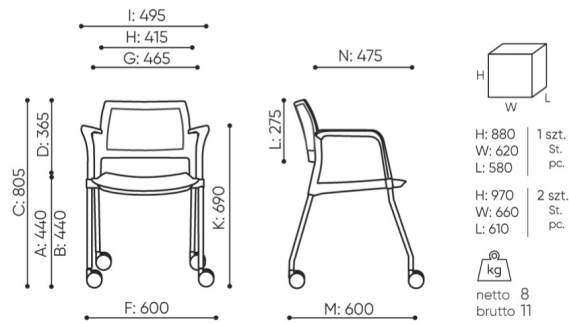

# dimensions

## KY 260 M

KY 260 1M

- A seat height: overall dimensions
- B seat height: measured according to the norm  
PN EN 1335 - 1
- C chair height
- D backrest height
- E headrest height
- F dimensional width chair / base
- G seat width
- H backrest width
- I width between armrests
- K height from the floor to the armrest
- L backrest length
- M dimensional chair depth
- N seat depth / seat length

Dimensions are approximate and may vary depending on the selected product configuration. The requirements of the standard are always met.