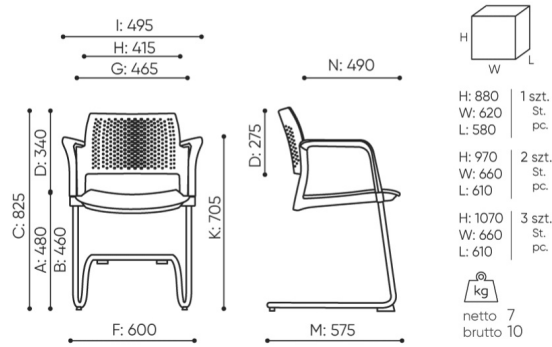

design:
Scagnellato & Ferrarese

Site du produit
[lien vers le site](#)

bejot:

dimensions

KY 230

KY 230 2N

- A seat height: overall dimensions
- B seat height: measured according to the norm PN EN 1335 - 1
- C chair height
- D backrest height
- E headrest height
- F dimensional width chair / base
- G seat width
- H backrest width
- I width between armrests
- K height from the floor to the armrest
- L backrest length
- M dimensional chair depth
- N seat depth / seat length

Dimensions are approximate and may vary depending on the selected product configuration. The requirements of the standard are always met.

mat riaux disponibles pour la collection

1st price group	Bond, Fenno, Keimo, Sawana
2nd price group	Alpa, Charles, Charles - Studio Design, Cura, Era - Studio Design, Pastel, Roccia, Valencia
3rd price group	Ally, Ally SD, Alpa-Studio Design, Blazer, Cura SD, Easy SD, Oceanic, Rhythm, Silvertex , Silvertex - Studio Design, Synergy, Synergy - Studio Design, Valencia - Studio Design
4th price group	Heritage, Oceanic-Studio Design, Remix - Studio Design
5th price group	Accessoire, Steelcut Trio 3
Cuir	Leather
Membrane	Membrane Kyos, Momo, Milla, Mesh sampler for Eleven and Kyos
Plastic	Plastic Kyos
Metal	Metal - powder coated