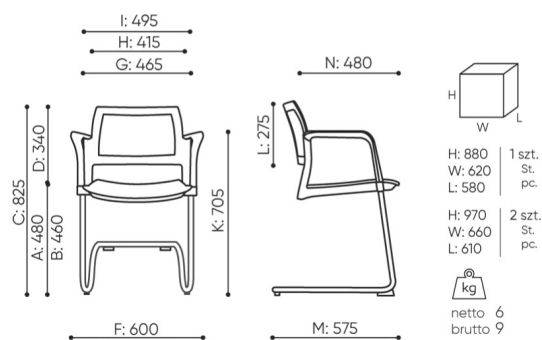

# dimensions

## KY 230 M

KY 230 2M

- A seat height: overall dimensions
- B seat height: measured according to the norm  
PN EN 1335 - 1
- C chair height
- D backrest height
- E headrest height
- F dimensional width chair / base
- G seat width
- H backrest width
- I width between armrests
- K height from the floor to the armrest
- L backrest length
- M dimensional chair depth
- N seat depth / seat length

Dimensions are approximate and may vary depending on the selected product configuration. The requirements of the standard are always met.