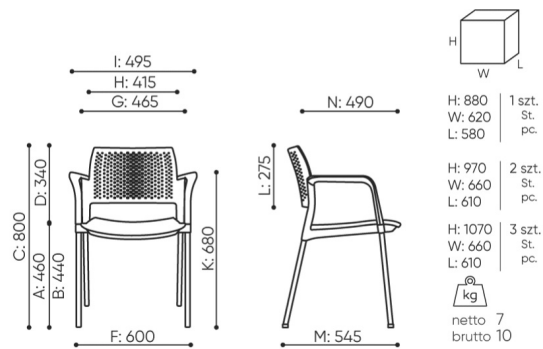

design:
Scagnellato & Ferrarese

Site du produit
[lien vers le site](#)

bejot:

dimensions

KY 220

KY 220 2N

- A seat height: overall dimensions
- B seat height: measured according to the norm PN EN 1335 - 1
- C chair height
- D backrest height
- E headrest height
- F dimensional width chair / base
- G seat width
- H backrest width
- I width between armrests
- K height from the floor to the armrest
- L backrest length
- M dimensional chair depth
- N seat depth / seat length

Dimensions are approximate and may vary depending on the selected product configuration. The requirements of the standard are always met.

mat riaux disponibles pour la collection

1st price group	Bond, Fenno, Keimo, Sawana
2nd price group	Alpa, Charles, Charles - Studio Design, Cura, Era - Studio Design, Pastel, Roccia, Valencia
3rd price group	Ally, Ally SD, Alpa-Studio Design, Blazer, Cura SD, Easy SD, Oceanic, Rhythm, Silvertex , Silvertex - Studio Design, Synergy, Synergy - Studio Design, Valencia - Studio Design
4th price group	Heritage, Oceanic-Studio Design, Remix - Studio Design
5th price group	Accessoire, Steelcut Trio 3
Cuir	Leather
Membrane	Membrane Kyos, Momo, Milla, Mesh sampler for Eleven and Kyos
Plastic	Plastic Kyos
Metal	Metal - powder coated