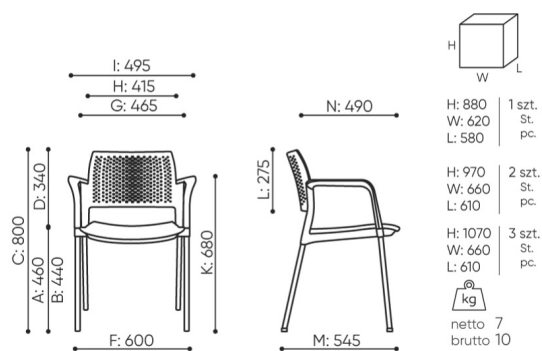

design:
Scagnellato & Ferrarese

Site du produit
[lien vers le site](#)

bejot:

dimensions

KY 220

KY 220 2N

- A seat height: overall dimensions
- B seat height: measured according to the norm PN EN 1335 - 1
- C chair height
- D backrest height
- E headrest height
- F dimensional width chair / base
- G seat width
- H backrest width
- I width between armrests
- K height from the floor to the armrest
- L backrest length
- M dimensional chair depth
- N seat depth / seat length

Dimensions are approximate and may vary depending on the selected product configuration. The requirements of the standard are always met.

mat riaux disponibles pour la collection

1st price group	Bond, Fenno, Keimo, Sawana
2nd price group	Alaska, Alpa, Charles, Charles - Studio Design, Cura, Era - Studio Design, Pastel, Roccia, Valencia
3rd price group	Ally, Ally SD, Alpa-Studio Design, Blazer, Cura SD, Cyber SD, Easy SD, Oceanic, Rhythm, Silvertex , Silvertex - Studio Design, Synergy, Synergy - Studio Design, Valencia - Studio Design
4th price group	Heritage, Oceanic-Studio Design, Remix - Studio Design
5th price group	Accessoire, Steelcut Trio 3
Cuir	Leather
Membrane	Membrane Kyos, Momo, Milla, Mesh sampler for Eleven and Kyos
Plastic	Plastic Kyos
Metal	Metal - powder coated