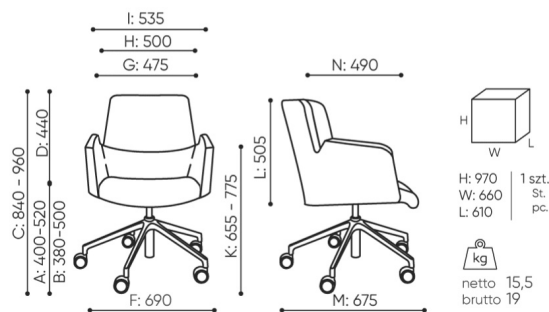

# dimensions

## AC 5R be:basic

AC 5R

bejot:offre be:basic

- A seat height: overall dimensions
- B seat height: measured according to the norm PN EN 1335 - 1
- C chair height adjustment
- D backrest height adjustment
- E headrest height adjustment
- F dimensional width chair / base
- G seat width
- H backrest width
- I width between armrests
- K armrest height adjustment
- L backrest length
- M dimensional chair depth
- N seat depth adjustment / seat length

Dimensions are approximate and may vary depending on the selected product configuration. The requirements of the standard are always met.