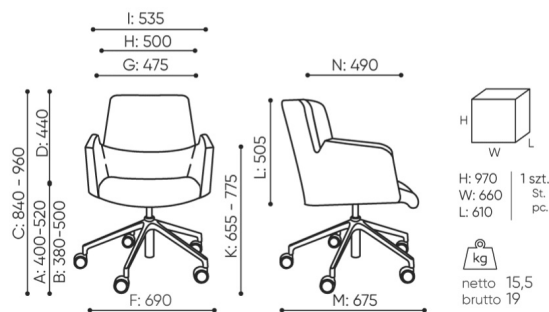

# dimensions

## AC 5R be:basic

AC 5R

bejot:offre be:basic

- A seat height: overall dimensions
- B seat height: measured according to the norm  
PN EN 1335 - 1
- C chair height adjustment
- D backrest height adjustment
- E headrest height adjustment
- F dimensional width chair / base
- G seat width
- H backrest width
- I width between armrests
- K armrest height adjustment
- L backrest length
- M dimensional chair depth
- N seat depth adjustment / seat length

Dimensions are approximate and may vary depending on the selected product configuration. The requirements of the standard are always met.