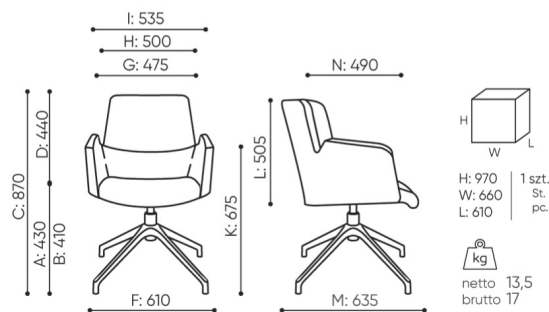

bejot:

dimensions

AC 4R be:basic

AC 4R

- A seat height: overall dimensions
- B seat height: measured according to the norm PN EN 1335 - 1
- C chair height adjustment
- D backrest height adjustment
- E headrest height adjustment
- F dimensional width chair / base
- G seat width
- H backrest width
- I width between armrests
- K armrest height adjustment
- L backrest length
- M dimensional chair depth
- N seat depth adjustment / seat length

Dimensions are approximate and may vary depending on the selected product configuration. The requirements of the standard are always met.

mat riaux disponibles pour la collection

1st price group	Fenno, Keimo, Sawana
2nd price group	Alpa, Charles, Charles - Studio Design, Cura, Pastel, Roccia, Valencia
3rd price group	Ally, Ally SD, Alpa-Studio Design, Blazer, Cura SD, Easy SD, Oceanic, Silvertex , Silvertex - Studio Design, Synergy, Synergy - Studio Design, Valencia - Studio Design
4th price group	Heritage, Oceanic-Studio Design, Remix - Studio Design
5th price group	Accessoire, Steelcut Trio 3
Cuir	Leather
Metal	Metal - powder coated, Metal ALU/chrom
Decorative stitch	Decorative stitch