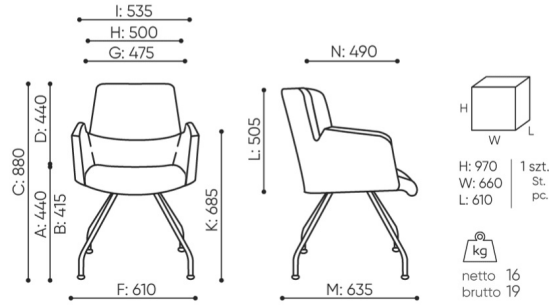

offre be:basic

AC 250 be:basic

: fiche produit

Produits retirés de l'offre avec des délais de livraison prolongés.
Disponibles uniquement dans la limite des stocks disponibles.

design:

Site du produit
[lien vers le site](#)

bejot:

dimensions

AC 250 be:basic

AC 250

- A seat height: overall dimensions
- B seat height: measured according to the norm
PN EN 1335 - 1
- C chair height adjustment
- D backrest height adjustment
- E headrest height adjustment
- F dimensional width chair / base
- G seat width
- H backrest width
- I width between armrests
- K armrest height adjustment
- L backrest length
- M dimensional chair depth
- N seat depth adjustment / seat length

Dimensions are approximate and may vary depending on the selected product configuration. The requirements of the standard are always met.

mat riaux disponibles pour la collection

1st price group	Fenno, Keimo, Sawana
2nd price group	Alaska, Alpa, Charles, Charles - Studio Design, Cura, Pastel, Roccia, Valencia
3rd price group	Ally, Ally SD, Alpa-Studio Design, Blazer, Cura SD, Easy SD, Oceanic, Silvertex , Silvertex - Studio Design, Synergy, Synergy - Studio Design, Valencia - Studio Design
4th price group	Heritage, Oceanic-Studio Design, Remix - Studio Design
5th price group	Accessoire, Steelcut Trio 3
Cuir	Leather
Metal	Metal - powder coated, Metal ALU/chrom
Decorative stitch	Decorative stitch