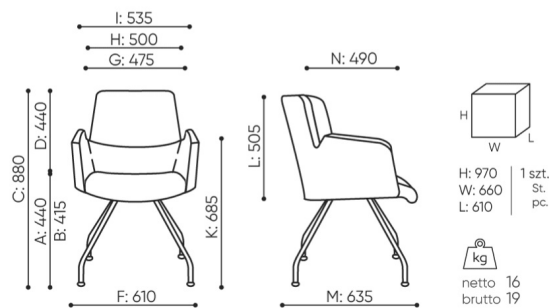

# dimensions

## AC 250 be:basic

AC 250

- A seat height: overall dimensions
- B seat height: measured according to the norm  
PN EN 1335 - 1
- C chair height adjustment
- D backrest height adjustment
- E headrest height adjustment
- F dimensional width chair / base
- G seat width
- H backrest width
- I width between armrests
- K armrest height adjustment
- L backrest length
- M dimensional chair depth
- N seat depth adjustment / seat length

Dimensions are approximate and may vary depending on the selected product configuration. The requirements of the standard are always met.