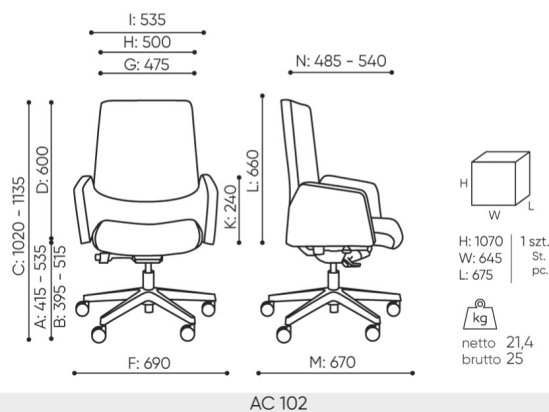

offre be:basic

AC 102 be:basic

: fiche produit

Produits retirés de l'offre avec des délais de livraison prolongés.
Disponibles uniquement dans la limite des stocks disponibles.

design:

Site du produit
[lien vers le site](#)

bejot:

dimensions

AC 102 be:basic

AC 102

bejot:offre be:basic

- A seat height: overall dimensions
- B seat height: measured according to the norm
PN EN 1335 - 1
- C chair height adjustment
- D backrest height adjustment
- E headrest height adjustment
- F dimensional width chair / base
- G seat width
- H backrest width
- I width between armrests
- K armrest height adjustment
- L backrest length
- M dimensional chair depth
- N seat depth adjustment / seat length

Dimensions are approximate and may vary depending on the selected product configuration. The requirements of the standard are always met.

mat riaux disponibles pour la collection

1st price group	Fenno, Keimo, Sawana
2nd price group	Alpa, Charles, Charles - Studio Design, Cura, Pastel, Roccia, Valencia
3rd price group	Ally, Ally SD, Alpa-Studio Design, Blazer, Cura SD, Easy SD, Oceanic, Silvertex , Silvertex - Studio Design, Synergy, Synergy - Studio Design, Valencia - Studio Design
4th price group	Heritage, Oceanic-Studio Design, Remix - Studio Design
5th price group	Accessoire, Steelcut Trio 3
Cuir	Leather
Metal	Metal - powder coated, Metal ALU/chrom
Decorative stitch	Decorative stitch