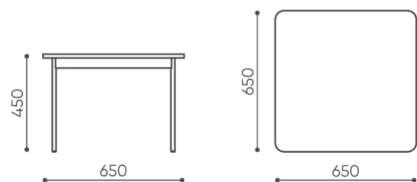

design:
Kasper Mose

Site du produit
[lien vers le site](#)

bejot:

dimensions

FR TB 65

FR TB 65

- H** height: overall dimensions
- W** width: overall dimensions
- L** epth: overall dimensions

Dimensions are approximate and may vary depending on the selected product configuration. The requirements of the standard are always met.