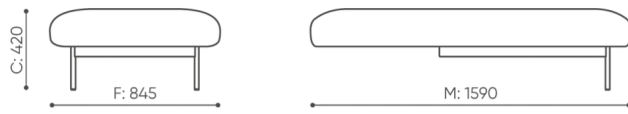

La juxtaposition de modules individuels est possible grâce à des connecteurs spéciaux, ce qui permet de créer des configurations individuelles et illimitées.

données techniques

FR S

Standard ●
Option ○

FR 401S

FR 411S

FR 421S

bejot:fora

Base

Powder coated (colors according to the Bejot sampler)

dimensions

FR S

FR S

FR 421 S

- A seat height: overall dimensions
- B seat height
- C chair height: overall dimensions
- D backrest height
- F chair width: overall dimensions
- G seat width
- H backrest width
- K height from the floor to the armrest
- M chair depth: overall dimensions
- N seat depth / seat length

Dimensions are approximate and may vary depending on the selected product configuration. The requirements of the standard are always met.

mat riaux disponibles pour la collection

| | |
|-----------------|--|
| 1st price group | Fenno |
| 2nd price group | Alpa, Charles, Charles - Studio Design, Cura, Pastel, Roccia |
| 3rd price group | Ally, Ally SD, Alpa-Studio Design, Blazer, Cura SD, Easy SD, Oceanic, Synergy, Synergy - Studio Design |
| 4th price group | Heritage, Oceanic-Studio Design, Remix - Studio Design |
| 5th price group | Steelcut Trio 3 |
| Metal | Metal - powder coated |