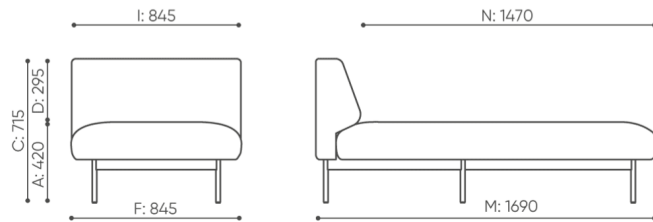

FR 411S

FR 421S

bejot:fora

Base

Powder coated (colors according to the Bejot sampler)

dimensions

FR S

FR S

FR 421 S

- A seat height: overall dimensions
- B seat height
- C chair height: overall dimensions
- D backrest height
- F chair width: overall dimensions
- G seat width
- H backrest width
- K height from the floor to the armrest
- M chair depth: overall dimensions
- N seat depth / seat length