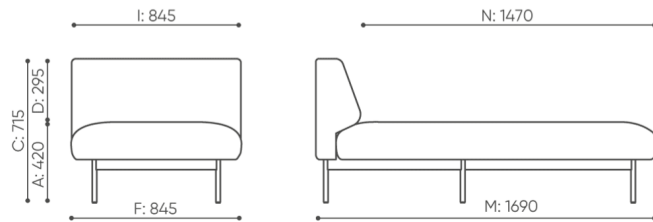

FR 411S

FR 421S

bejot:fora

Base

Powder coated (colors according to the Bejot sampler)

dimensions

FR S

FR S

FR 421 S

- A seat height: overall dimensions
- B seat height
- C chair height: overall dimensions
- D backrest height
- F chair width: overall dimensions
- G seat width
- H backrest width
- K height from the floor to the armrest
- M chair depth: overall dimensions
- N seat depth / seat length

Dimensions are approximate and may vary depending on the selected product configuration. The requirements of the standard are always met.

mat riaux disponibles pour la collection

| | |
|-----------------|--|
| 1st price group | Fenno |
| 2nd price group | Alpa, Charles, Charles - Studio Design, Cura, Pastel, Roccia |
| 3rd price group | Ally, Ally SD, Alpa-Studio Design, Blazer, Cura SD, Easy SD, Oceanic, Synergy, Synergy - Studio Design |
| 4th price group | Heritage, Oceanic-Studio Design, Remix - Studio Design |
| 5th price group | Steelcut Trio 3 |
| Metal | Metal - powder coated |