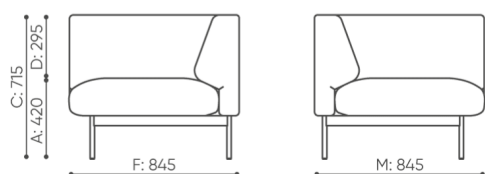

dimensions

FR 4CC

FR C

- A seat height: overall dimensions
- B seat height
- C chair height: overall dimensions
- D backrest height
- F chair width: overall dimensions
- G seat width
- H backrest width
- K height from the floor to the armrest
- M chair depth: overall dimensions
- N seat depth / seat length

Dimensions are approximate and may vary depending on the selected product configuration. The requirements of the standard are always met.