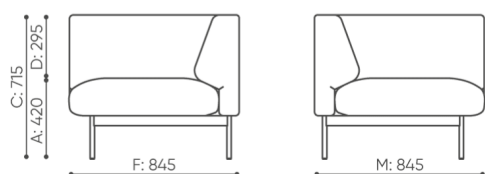

Base

Powder coated (colors according to the Bejot sampler)

●

Connectors

Set of connectors to connect 2 seats

L-FR

○

dimensions

FR 4CC

FR C

- A seat height: overall dimensions
- B seat height
- C chair height: overall dimensions
- D backrest height
- F chair width: overall dimensions
- G seat width
- H backrest width
- K height from the floor to the armrest
- M chair depth: overall dimensions
- N seat depth / seat length