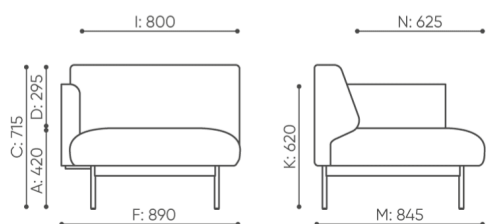

Round PIX mediaport (black-B) - 1 voltage socket 230 V

R[type]IV ○

Round PIX mediaport (black-B) - 2 x USB charger

RM1CC ○

Connectors

Set of connectors to connect 2 seats

L-FR ○

dimensions

FR 421

 netto 37

FR 421

bejot:fora

 netto 31

FR 411 L/R

- A seat height: overall dimensions
- B seat height
- C chair height: overall dimensions
- D backrest height
- F chair width: overall dimensions
- G seat width
- H backrest width
- K height from the floor to the armrest
- M chair depth: overall dimensions
- N seat depth / seat length