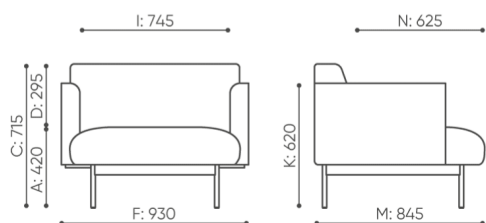

Round PIX mediaport (black-B) - 1 voltage socket 230 V

R[type]IV ○

Round PIX mediaport (black-B) - 2 x USB charger

RM1CC ○

Connectors

Set of connectors to connect 2 seats

L-FR ○

dimensions

FR 421

 netto 37

FR 421

bejot:fora

 netto 31

FR 411 L/R

- A seat height: overall dimensions
- B seat height
- C chair height: overall dimensions
- D backrest height
- F chair width: overall dimensions
- G seat width
- H backrest width
- K height from the floor to the armrest
- M chair depth: overall dimensions
- N seat depth / seat length