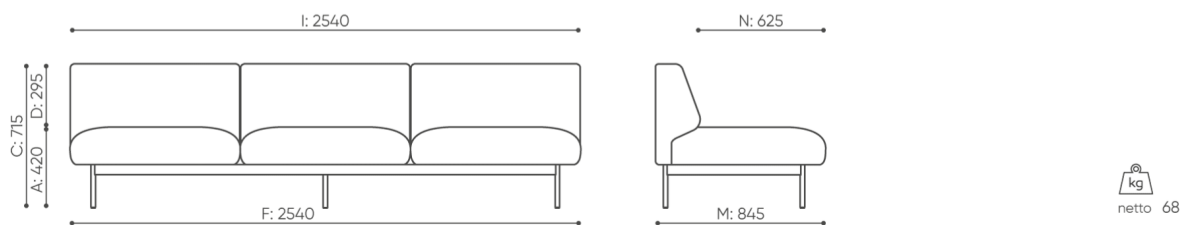

# dimensions

FR 403

FR 403

- A seat height: overall dimensions
- B seat height
- C chair height: overall dimensions
- D backrest height
- F chair width: overall dimensions
- G seat width
- H backrest width
- K height from the floor to the armrest
- M chair depth: overall dimensions
- N seat depth / seat length