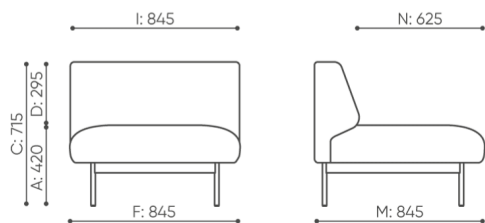

# dimensions

FR 401

 netto 24

FR 401

- A** seat height: overall dimensions
- B** seat height
- C** chair height: overall dimensions
- D** backrest height
- F** chair width: overall dimensions
- G** seat width
- H** backrest width
- K** height from the floor to the armrest
- M** chair depth: overall dimensions
- N** seat depth / seat length