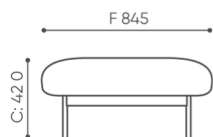

design:
Kasper Mose

Site du produit
[lien vers le site](#)

bejot:

dimensions

FR 100

 netto 15

FR 100

- A** seat height: overall dimensions
- B** seat height
- C** chair height: overall dimensions
- D** backrest height
- F** chair width: overall dimensions
- G** seat width
- H** backrest width
- K** height from the floor to the armrest
- M** chair depth: overall dimensions
- N** seat depth / seat length

Dimensions are approximate and may vary depending on the selected product configuration. The requirements of the standard are always met.

mat riaux disponibles pour la collection

1st price group	Fenno
2nd price group	Alaska, Alpa, Charles, Charles - Studio Design, Cura, Pastel, Roccia
3rd price group	Ally, Ally SD, Alpa-Studio Design, Blazer, Cura SD, Cyber SD, Easy SD, Oceanic, Synergy, Synergy - Studio Design
4th price group	Heritage, Oceanic-Studio Design, Remix - Studio Design
5th price group	Steelcut Trio 3
Metal	Metal - powder coated