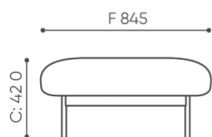

Fora permet d'apporter une chaleur familiale et une ambiance chaleureuse dans les bureaux ouverts et les espaces publics.

design:
Kasper Mose

Site du produit
[lien vers le site](#)

bejot:

dimensions

FR 100

 netto 15

FR 100

- A** seat height: overall dimensions
- B** seat height
- C** chair height: overall dimensions
- D** backrest height
- F** chair width: overall dimensions
- G** seat width
- H** backrest width
- K** height from the floor to the armrest
- M** chair depth: overall dimensions
- N** seat depth / seat length

Dimensions are approximate and may vary depending on the selected product configuration. The requirements of the standard are always met.

mat riaux disponibles pour la collection

1st price group	Fenno
2nd price group	Alpa, Charles, Charles - Studio Design, Cura, Pastel, Roccia
3rd price group	Ally, Ally SD, Alpa-Studio Design, Blazer, Cura SD, Easy SD, Oceanic, Synergy, Synergy - Studio Design
4th price group	Heritage, Oceanic-Studio Design, Remix - Studio Design
5th price group	Steelcut Trio 3
Metal	Metal - powder coated