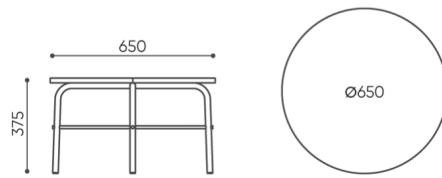

### Tabletop

---

Laminated board top (18 mm) ●

Finger joint solid oak (19 mm) ○

# dimensions

FS TB RC L

FS TB RC L

**H** height: overall dimensions

**W** width: overall dimensions

**L** epth: overall dimensions

Dimensions are approximate and may vary depending on the selected product configuration. The requirements of the standard are always met.