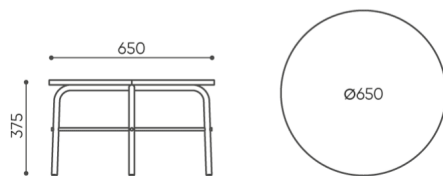

design:
Tomasz Augustyniak

Site du produit
[lien vers le site](#)

bejot:

avantages de la collection

un ensemble bien choisi

Les tables sont disponibles en deux tailles. Elles se superposent pour former un ensemble 1 gant.

Felt feet for hard floor

TF ○

Tabletop

Laminated board top (18 mm) ●

Finger joint solid oak (19 mm) ○

dimensions

FS TB RC L

FS TB RC L

- H** height: overall dimensions
- W** width: overall dimensions
- L** epth: overall dimensions

Dimensions are approximate and may vary depending on the selected product configuration. The requirements of the standard are always met.