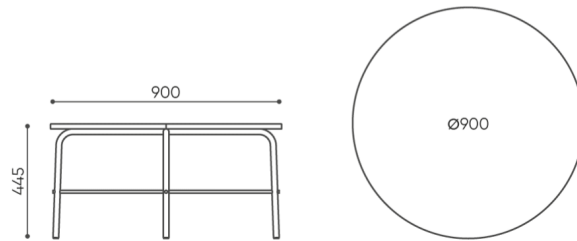

design:
Tomasz Augustyniak

Site du produit
[lien vers le site](#)

bejot:

avantages de la collection

un ensemble bien choisi

Les tables sont disponibles en deux tailles. Elles se superposent pour former un ensemble l'gant.

Felt feet for hard floor

TF ○

Tabletop

Laminated board top (18 mm) ●

Finger joint solid oak (19 mm) ○

dimensions

FS TB RC H

FS TB RC H

H height: overall dimensions

W width: overall dimensions

L depth: overall dimensions

Dimensions are approximate and may vary depending on the selected product configuration. The requirements of the standard are always met.