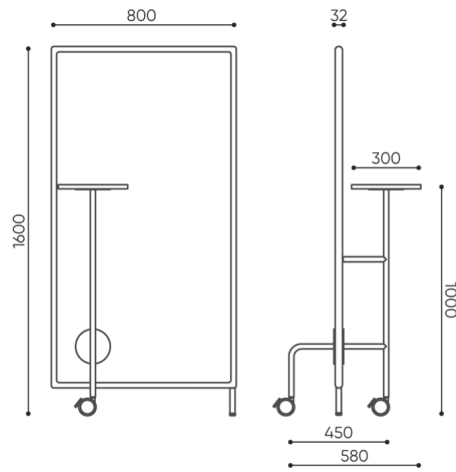

design:
Tomasz Augustyniak

Site du produit
[lien vers le site](#)

bejot:

dimensions

FS SC8W

FS SC8W + TBH

- H** height: overall dimensions
- W** width: overall dimensions
- L** depth: overall dimensions

Dimensions are approximate and may vary depending on the selected product configuration. The requirements of the standard are always met.