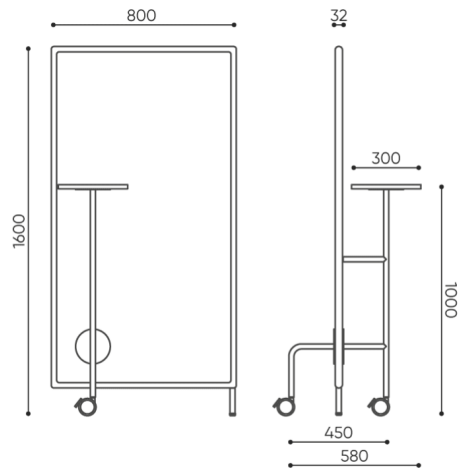

design:
Tomasz Augustyniak

Site du produit
[lien vers le site](#)

bejot:

dimensions

FS SC8W

FS SC8W + TBH

- H** height: overall dimensions
- W** width: overall dimensions
- L** depth: overall dimensions

Dimensions are approximate and may vary depending on the selected product configuration. The requirements of the standard are always met.